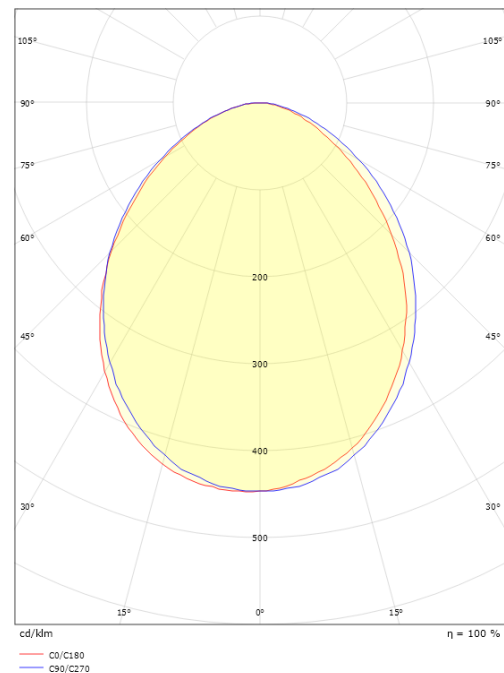

Spike Graphite w/ outlet 900lm 4000K Ra>80 Trailing edge dimming

Article code: 623937
EAN: 7021986239379

Electrical

System wattage: 10W
Voltage: 220-240V
Max. luminaires per circuit breaker: B10: 33, B16: 52, C10: 40, C16: 64

Light technic

Type of light source: LED
Luminous flux: 900lm
Efficacy: 90 lm/W
Colour temperature: 4000K
Colour rendering (CRI): Ra>80
MacAdams factor: SDCM: 3
Lifetime: L70/B50>50,000
Light distribution: Direct
Optic: Opal
Beam angle: 95°

Control/Dimming

Type: Trailing edge dimming

Protection

Luminaire class: Class I

Energy and approvals

Contains light source of energy class: E
Breeam: Fulfils Hea 01 for flicker free lighting
BVB: Yes

Materials and finish

Housing: Aluminium
Colour: Graphite
Optics: UV-stabilized polycarbonate

Mounting/Connection

Mounting: Surface, Outdoor
Connection: Screwless terminal block

Dimensions

Length (mm) L: 180
Width (mm) W: 171
Height (mm) H: 173
Depth (D): 155
Weight (kg) gross/net: 1.932 / 1.662

Packaging

Packing dimensions (mm): 180 x 165 x 185

7 0 2 1 9 8 6 2 3 9 3 7 9