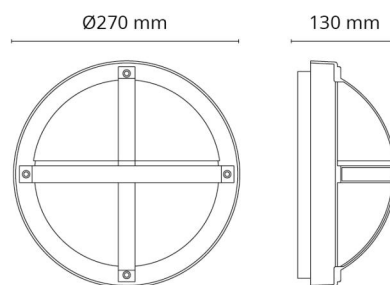

### Mounting/Connection

Mounting: Surface, Indoor / Outdoor  
 Module: 1100  
 Connection: Screwless terminal block

### Dimensions

Height (mm) H: 130  
 Diameter (mm) D: 270  
 Depth (D): 130  
 Weight (kg) gross/net: 2.05 / 1.78

### Packaging

Packing dimensions (mm): 270 x 270 x 130

7 0 2 1 9 8 6 4 4 5 4 0 4