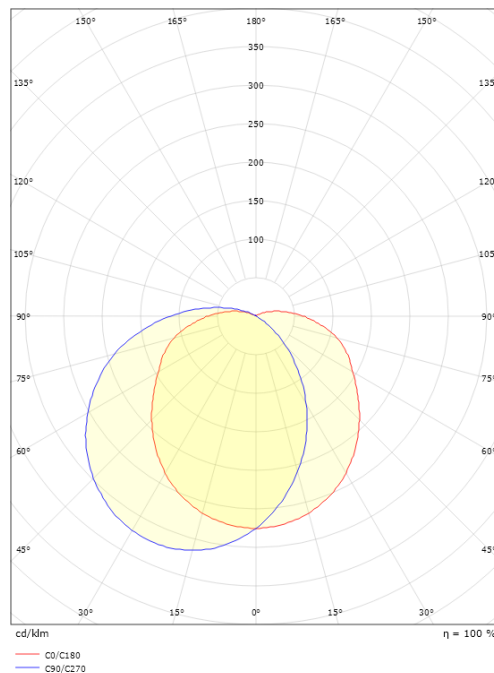

Packaging

Packing dimensions (mm): 270 x 270 x 130