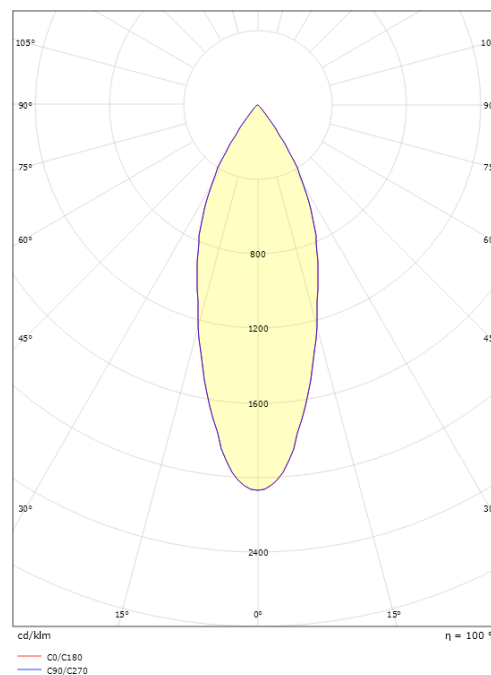

Zip Tube Mini Pendant

Zip Tube Mini Pendant Black 900lm 3000K Ra 98 Trailing edge dimming

Article code: 320645
EAN: 7021983206459
Replaces: 314350

Electrical

System wattage: 14W
Voltage: 220-240V
Max. luminaires per circuit breaker: B10: 43, B16: 69, C10: 43, C16: 69

Light technic

Type of light source: LED
Luminous flux: 900lm
Efficacy: 64 lm/W
Colour temperature: 3000K
Colour rendering (CRI): Ra 98
MacAdams factor: SDCM: 2
Lifetime: L90/B10>100,000
Light distribution: Direct
Optic: Reflector medium
Beam angle: 40°

Control/Dimming

Type: Trailing edge dimming

Protection

Luminaire class: Class II

Energy and approvals

Contains light source of energy class: F
Breeam: Fulfils Hea 01 for flicker free lighting

Materials and finish

Housing: Aluminium
Colour: Black (RAL 9004)
Optics: UV-stabilized polycarbonate

Mounting/Connection

Mounting: Surface, Indoor
Module: Pendant
Cable: Cable 3m
Connection: Zip track (adapter included)

Dimensions

Height (mm) H: 215
Diameter (mm) D: 59
Weight (kg) gross/net: 0.745 / 0.614

Packaging

Packing dimensions (mm): 100 x 90 x 245

7 0 2 1 9 8 3 2 0 6 4 5 9