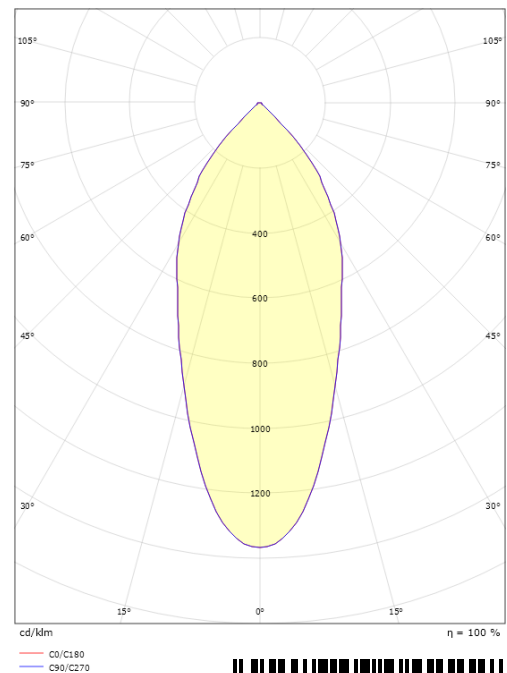

UniLED IsoSafe Airtight Brushed steel 610lm 2700K Ra 98 Trailing edge dimming

Article code: 904222
EAN: 7021989042228

Electrical

Wattage: 7W
System wattage: 8.5W
Voltage: 220-240V
Max. luminaires per circuit breaker: B10: 77, B16: 123, C10: 77, C16: 123

Light technic

Type of light source: LED
Luminous flux: 610lm
Efficacy: 72 lm/W
Colour temperature: 2700K
Colour rendering (CRI): Ra 98
MacAdams factor: SDCM: 2
Lifetime: L90/B10 > 100,000
Light distribution: Direct
Optic: Reflector
Beam angle: 42°

Control/Dimming

Type: Trailing edge dimming

Protection

Luminaire class: Class II SELV

Energy and approvals

Contains light source of energy class: F
Breeam: Fulfils Hea 01 for flicker free lighting

Materials and finish

Housing: Aluminium
Colour: Brushed steel
Optics: Tempered glass

Mounting/Connection

Mounting: Recessed, Indoor
Connection: Screwless terminal block

Dimensions

Height (mm) H: 37
Diameter (mm) D: 94
Cut-out (mm): 76
Ceiling void depth (mm): 35
Distance to flammable materials: 0mm
Weight (kg) gross/net: 0.48 / 0.4

Packaging

Packing dimensions (mm): 115 x 100 x 95

7 0 2 1 9 8 9 0 4 2 2 8