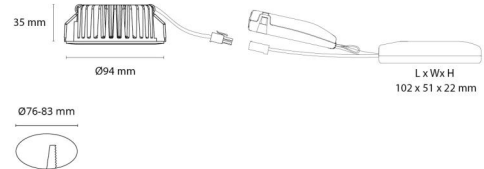

Housing: Aluminium
 Colour: Brushed steel
 Optics: Tempered glass

Mounting/Connection

Mounting: Recessed, Indoor
 Connection: Screwless terminal block

Dimensions

Height (mm) H: 37
 Diameter (mm) D: 94
 Cut-out (mm): 76
 Ceiling void depth (mm): 35
 Distance to flammable materials: 0mm
 Weight (kg) gross/net: 0.48 / 0.4

Packaging

Packing dimensions (mm): 115 x 100 x 95

7 0 2 1 9 8 9 0 4 2 2 8