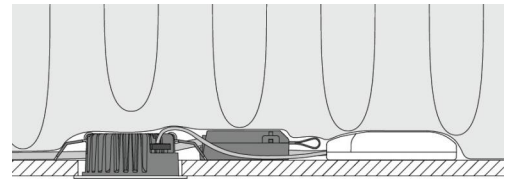

UniLED IsoSafe Airtight Brushed steel 610lm 2700K Ra 98 Trailing edge dimming

Article code: 904222
EAN: 7021989042228

Electrical

Wattage: 7W
System wattage: 8.5W
Voltage: 220-240V
Max. luminaires per circuit breaker: B10: 77, B16: 123, C10: 77, C16: 123

Light technic

Type of light source: LED
Luminous flux: 610lm
Efficacy: 72 lm/W
Colour temperature: 2700K
Colour rendering (CRI): Ra 98
MacAdams factor: SDCM: 2
Lifetime: L90/B10 > 100,000
Light distribution: Direct
Optic: Reflector
Beam angle: 42°

Control/Dimming

Type: Trailing edge dimming

Protection

Luminaire class: Class II SELV

Energy and approvals

Contains light source of energy class: F
Breeam: Fulfils Hea 01 for flicker free lighting

Materials and finish

Housing: Aluminium
Colour: Brushed steel
Optics: Tempered glass

Mounting/Connection

Mounting: Recessed, Indoor
Connection: Screwless terminal block

Dimensions

Height (mm) H: 37
Diameter (mm) D: 94
Cut-out (mm): 76
Ceiling void depth (mm): 35
Distance to flammable materials: 0mm
Weight (kg) gross/net: 0.48 / 0.4

Packaging

Packing dimensions (mm): 115 x 100 x 95

7 0 2 1 9 8 9 0 4 2 2 8