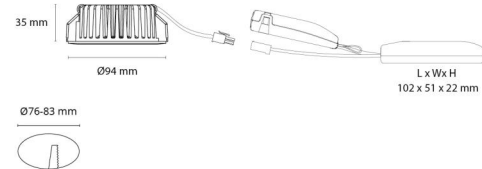

Housing: Aluminium
 Colour: Brushed steel
 Optics: Tempered glass

Mounting/Connection

Mounting: Recessed, Indoor
 Connection: Screwless terminal block

Dimensions

Height (mm) H: 37
 Diameter (mm) D: 94
 Cut-out (mm): 76
 Ceiling void depth (mm): 35
 Distance to flammable materials: 0mm
 Weight (kg) gross/net: 0.48 / 0.4

Packaging

Packing dimensions (mm): 115 x 100 x 95

7 021989043225