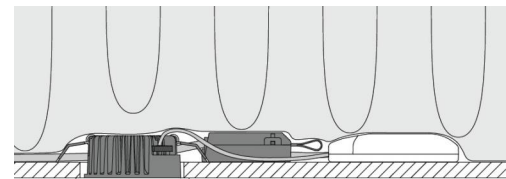

UniLED IsoSafe Airtight Brushed steel 690lm 3000K Ra 98 Trailing edge dimming

Article code: 904322
EAN: 7021989043225

Electrical

Wattage: 7W
System wattage: 8.5W
Voltage: 220-240V
Max. luminaires per circuit breaker: B10: 77, B16: 123, C10: 77, C16: 123

Light technic

Type of light source: LED
Luminous flux: 690lm
Efficacy: 81 lm/W
Colour temperature: 3000K
Colour rendering (CRI): Ra 98
MacAdams factor: SDCM: 2
Lifetime: L90/B10 > 100,000
Light distribution: Direct
Optic: Reflector
Beam angle: 42°

Control/Dimming

Type: Trailing edge dimming

Protection

Luminaire class: Class II SELV

Energy and approvals

Contains light source of energy class: F
Breeam: Fulfils Hea 01 for flicker free lighting

Materials and finish

Housing: Aluminium
Colour: Brushed steel
Optics: Tempered glass

Mounting/Connection

Mounting: Recessed, Indoor
Connection: Screwless terminal block

Dimensions

Height (mm) H: 37
Diameter (mm) D: 94
Cut-out (mm): 76
Ceiling void depth (mm): 35
Distance to flammable materials: 0mm
Weight (kg) gross/net: 0.48 / 0.4

Packaging

Packing dimensions (mm): 115 x 100 x 95

7 021989043225