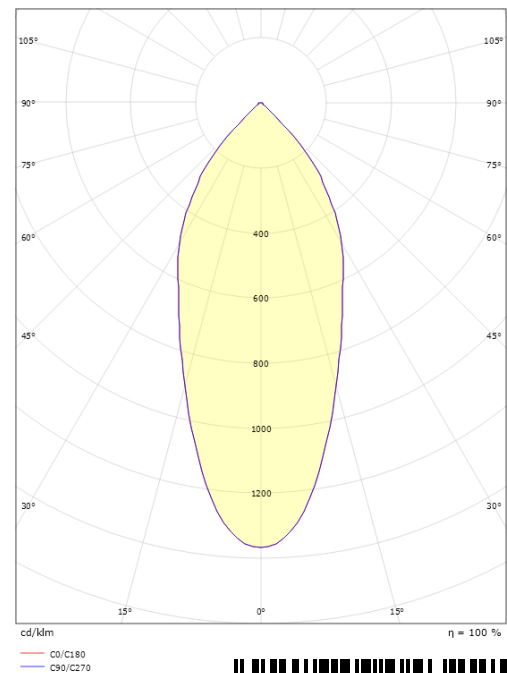

Light technic

Type of light source: LED
 Luminous flux: 690lm
 Efficacy: 81 lm/W
 Colour temperature: 3000K
 Colour rendering (CRI): Ra 98
 MacAdams factor: SDCM: 2
 Lifetime: L90/B10 > 100,000
 Light distribution: Direct
 Optic: Reflector
 Beam angle: 42°

Housing: Aluminium
 Colour: Brushed steel
 Optics: Tempered glass

Mounting/Connection

Mounting: Recessed, Indoor
 Connection: Screwless terminal block

Dimensions

Height (mm) H: 37
 Diameter (mm) D: 94
 Cut-out (mm): 76
 Ceiling void depth (mm): 35
 Distance to flammable materials: 0mm
 Weight (kg) gross/net: 0.48 / 0.4

Packaging

Packing dimensions (mm): 115 x 100 x 95

7 021989043225