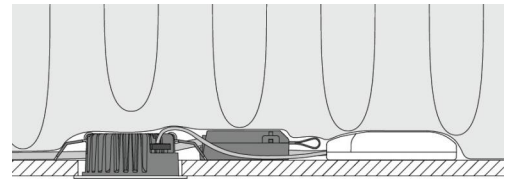

UniLED IsoSafe Airtight Black 680lm 3000K Ra 98 Trailing edge dimming

Article code: 904323
EAN: 7021989043232

Electrical

Wattage: 7W
System wattage: 8.5W
Voltage: 220-240V
Max. luminaires per circuit breaker: B10: 77, B16: 123, C10: 77, C16: 123

Light technic

Type of light source: LED
Luminous flux: 680lm
Efficacy: 80 lm/W
Colour temperature: 3000K
Colour rendering (CRI): Ra 98
MacAdams factor: SDCM: 2
Lifetime: L90/B10>100,000
Light distribution: Direct Reflector
Optic: Reflector
Beam angle: 42°

Control/Dimming

Type: Trailing edge dimming

Protection

Luminaire class: Class II SELV

Energy and approvals

Contains light source of energy class: F
Breeam: Fulfils Hea 01 for flicker free lighting

Materials and finish

Housing: Aluminium
Colour: Black (RAL 9004)
Optics: Tempered glass

Mounting/Connection

Mounting: Recessed, Indoor / Outdoor
Connection: Screwless terminal block

Dimensions

Height (mm) H: 37
Diameter (mm) D: 94
Cut-out (mm): 76
Ceiling void depth (mm): 35
Distance to flammable materials: 0mm
Weight (kg) gross/net: 0.48 / 0.4

Packaging

Packing dimensions (mm): 115 x 100 x 95

cd/klm
— C0/C180
— C90/C270

7 0 2 1 9 8 9 0 4 3 2 3 2