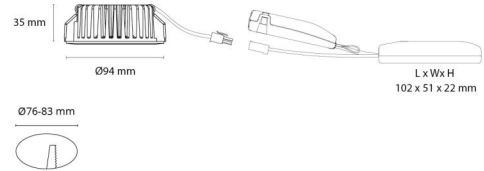

Housing: Aluminium
 Colour: Black (RAL 9004)
 Optics: Tempered glass

Mounting/Connection

Mounting: Recessed, Indoor / Outdoor
 Connection: Screwless terminal block

Dimensions

Height (mm) H: 37
 Diameter (mm) D: 94
 Cut-out (mm): 76
 Ceiling void depth (mm): 35
 Distance to flammable materials: 0mm
 Weight (kg) gross/net: 0.48 / 0.4

Packaging

Packing dimensions (mm): 115 x 100 x 95

cd/klm
 — C0/C180
 — C90/C270

7 0 2 1 9 8 9 0 4 3 2 3 2