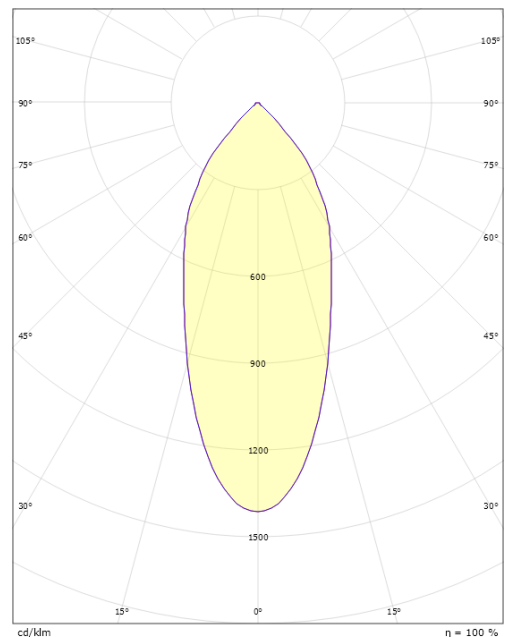

UniLED IsoSafe Airtight Black 680lm 3000K Ra 98 Trailing edge dimming

Article code: 904323
EAN: 7021989043232

Electrical

Wattage: 7W
System wattage: 8.5W
Voltage: 220-240V
Max. luminaires per circuit breaker: B10: 77, B16: 123, C10: 77, C16: 123

Light technic

Type of light source: LED
Luminous flux: 680lm
Efficacy: 80 lm/W
Colour temperature: 3000K
Colour rendering (CRI): Ra 98
MacAdams factor: SDCM: 2
Lifetime: L90/B10>100,000
Light distribution: Direct Reflector
Optic: Reflector
Beam angle: 42°

Control/Dimming

Type: Trailing edge dimming

Protection

Luminaire class: Class II SELV

Energy and approvals

Contains light source of energy class: F
Breeam: Fulfils Hea 01 for flicker free lighting

Materials and finish

Housing: Aluminium
Colour: Black (RAL 9004)
Optics: Tempered glass

Mounting/Connection

Mounting: Recessed, Indoor / Outdoor
Connection: Screwless terminal block

Dimensions

Height (mm) H: 37
Diameter (mm) D: 94
Cut-out (mm): 76
Ceiling void depth (mm): 35
Distance to flammable materials: 0mm
Weight (kg) gross/net: 0.48 / 0.4

Packaging

Packing dimensions (mm): 115 x 100 x 95

cd/klm
— C0/C180
— C90/C270

7 0 2 1 9 8 9 0 4 3 2 3 2