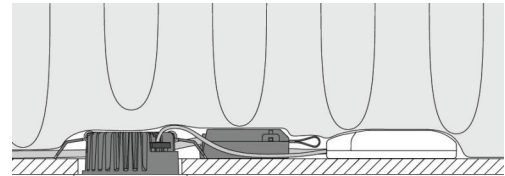

Packaging

Packing dimensions (mm): 115 x 100 x 95