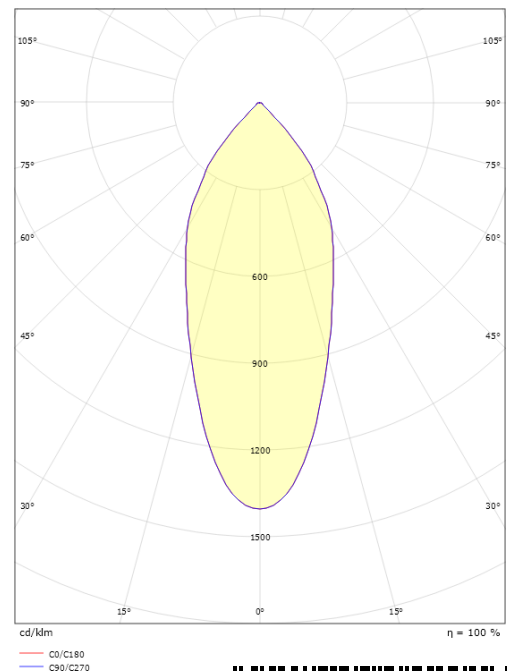

Packaging

Packing dimensions (mm): 115 x 100 x 95