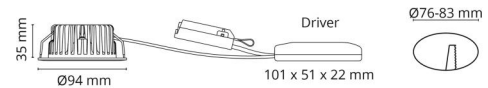

Packaging

Packing dimensions (mm): 115 x 100 x 95