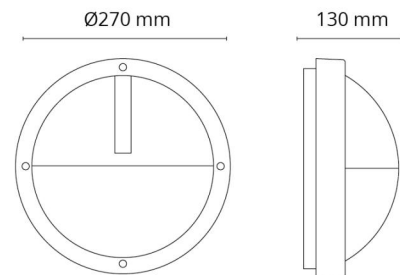

Light technic

Type of light source: LED
 Luminous flux: 500lm
 Efficacy: 50 lm/W
 Colour temperature: 3000K
 Colour rendering (CRI): Ra>80
 MacAdams factor: SDCM: 3
 Lifetime: L70/B50>50,000
 Light distribution: Direct
 Optic: Opal
 Beam angle: 120°

Materials and finish

Housing: Aluminium
 Colour: White (RAL 9003)
 Optics: UV-stabilized polycarbonate

Mounting/Connection

Mounting: Surface, Indoor / Outdoor
 Module: 1100
 Connection: Screwless terminal block

Dimensions

Diameter (mm) D: 270
 Depth (D): 130
 Weight (kg) gross/net: 1.848 / 1.792

Packaging

Packing dimensions (mm): 270 x 270 x 142

7 0 2 1 9 8 6 4 1 6 4 0 4