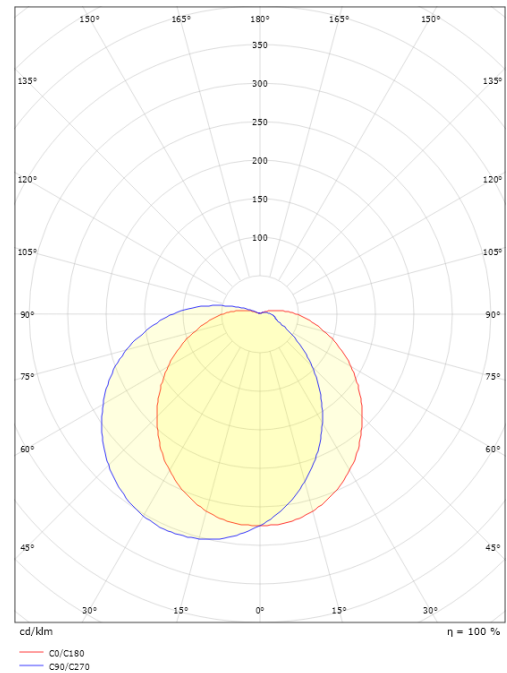

Light technic

Type of light source: LED
 Luminous flux: 500lm
 Efficacy: 50 lm/W
 Colour temperature: 3000K
 Colour rendering (CRI): Ra>80
 MacAdams factor: SDCM: 3
 Lifetime: L70/B50>50,000
 Light distribution: Direct
 Optic: Opal
 Beam angle: 120°

Dimensions

Diameter (mm) D: 270
 Depth (D): 130
 Weight (kg) gross/net: 1.848 / 1.792

Packaging

Packing dimensions (mm): 270 x 270 x 142

7 0 2 1 9 8 6 4 1 6 4 0 4