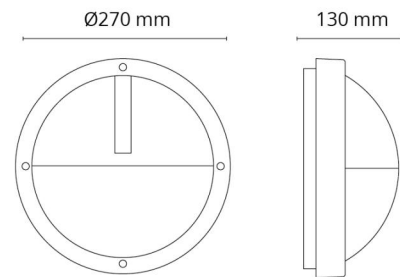

Light technic

Type of light source: LED
 Luminous flux: 500lm
 Efficacy: 50 lm/W
 Colour temperature: 3000K
 Colour rendering (CRI): Ra>80
 MacAdams factor: SDCM: 3
 Lifetime: L70/B50>50,000
 Light distribution: Direct
 Optic: Opal
 Beam angle: 120°

Materials and finish

Housing: Aluminium
 Colour: White (RAL 9003)
 Optics: UV-stabilized polycarbonate

Mounting/Connection

Mounting: Surface, Indoor / Outdoor
 Module: 1100
 Connection: Screwless terminal block

Dimensions

Diameter (mm) D: 270
 Depth (D): 130
 Weight (kg) gross/net: 2.05 / 1.9

Packaging

Packing dimensions (mm): 270 x 270 x 142

7 0 2 1 9 8 6 4 1 6 4 4 2