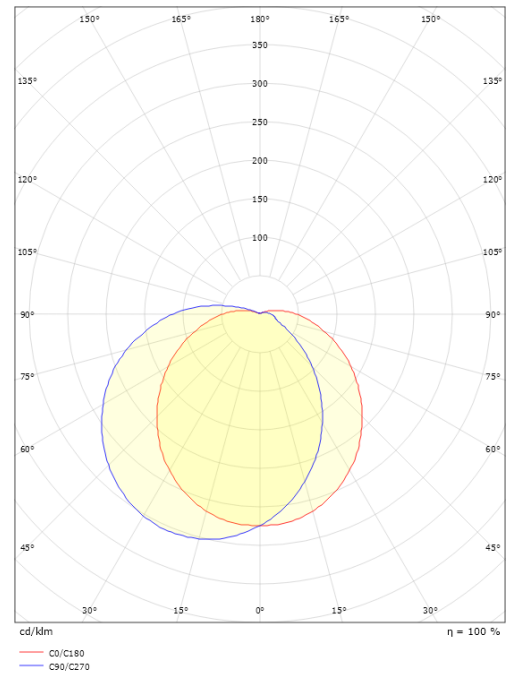

Light technic

Type of light source: LED
 Luminous flux: 500lm
 Efficacy: 50 lm/W
 Colour temperature: 3000K
 Colour rendering (CRI): Ra>80
 MacAdams factor: SDCM: 3
 Lifetime: L70/B50>50,000
 Light distribution: Direct
 Optic: Opal
 Beam angle: 120°

Dimensions

Diameter (mm) D: 270
 Depth (D): 130
 Weight (kg) gross/net: 2.05 / 1.9

Packaging

Packing dimensions (mm): 270 x 270 x 142

7 0 2 1 9 8 6 4 1 6 4 4 2