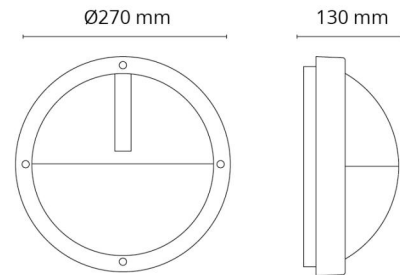

Light technic

Type of light source: LED
 Luminous flux: 420lm
 Efficacy: 42 lm/W
 Colour temperature: 3000K
 Colour rendering (CRI): Ra>80
 MacAdams factor: SDCM: 3
 Lifetime: L70/B50>50,000
 Light distribution: Direct
 Optic: Opal
 Beam angle: 120°

Materials and finish

Housing: Aluminium
 Colour: Graphite
 Optics: UV-stabilized polycarbonate

Mounting/Connection

Mounting: Surface, Indoor / Outdoor
 Module: 1100
 Connection: Screwless terminal block

Dimensions

Diameter (mm) D: 270
 Depth (D): 130
 Weight (kg) gross/net: 2 / 1.9

Packaging

Packing dimensions (mm): 270 x 270 x 142

7 0 2 1 9 8 6 4 3 6 4 4 0