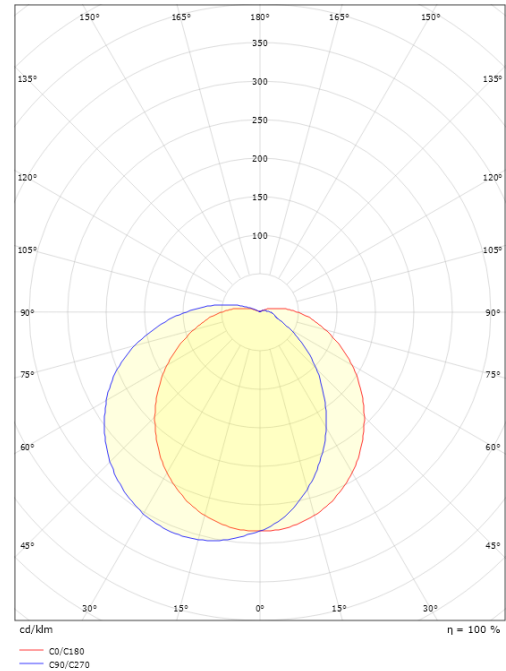

Light technic

Type of light source: LED
 Luminous flux: 420lm
 Efficacy: 42 lm/W
 Colour temperature: 3000K
 Colour rendering (CRI): Ra>80
 MacAdams factor: SDCM: 3
 Lifetime: L70/B50>50,000
 Light distribution: Direct
 Optic: Opal
 Beam angle: 120°

Diameter (mm) D: 270
 Depth (D): 130
 Weight (kg) gross/net: 2 / 1.9

Packaging

Packing dimensions (mm): 270 x 270 x 142

7 0 2 1 9 8 6 4 3 6 4 4 0