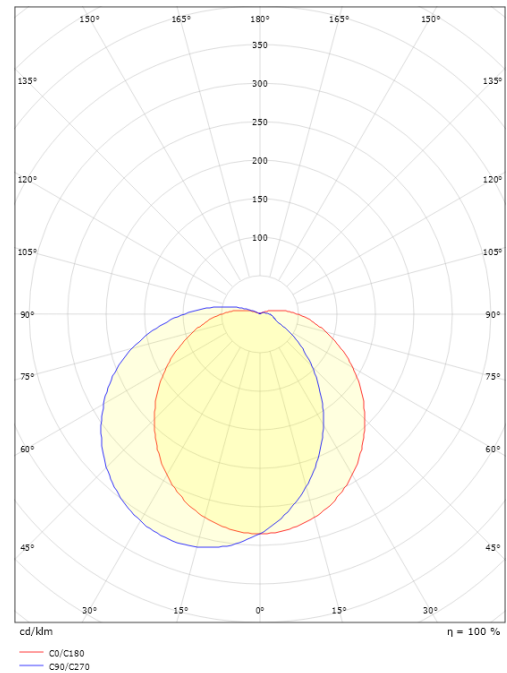

Packaging

Packing dimensions (mm): 270 x 270 x 142