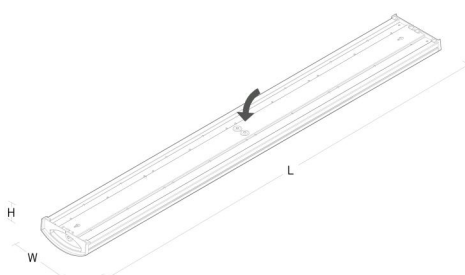

Housing: Steel, Aluminium  
 Colour: White (RAL 9003)  
 Optics: Acrylic (PMMA)

**Mounting/Connection**

Mounting: Surface, Indoor  
 Module: 1200  
 Connection: 5-pole screwless terminal block with 5x2,5mm<sup>2</sup> coupling from center to end

**Dimensions**

Length (mm) L: 1220  
 Width (mm) W: 151  
 Height (mm) H: 54  
 Weight (kg) gross/net: 3 / 2.5

**Packaging**

Packing dimensions (mm): 1245 x 160 x 60

7 0 2 1 9 8 1 1 1 7 5 5