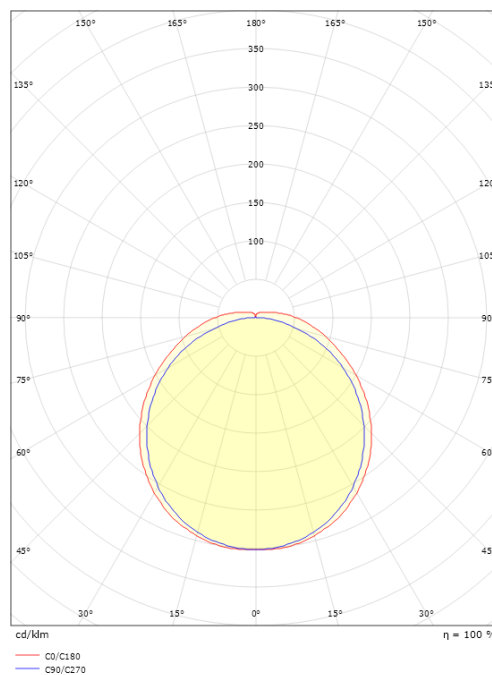

**Wave 1200 White 5280lm 3000K Ra>80 On/Off**

Article code: 111175  
 EAN: 7021981111755

**Electrical**

System wattage: 42W  
 Voltage: 220-240V  
 Max. luminaires per circuit breaker: B10: 14, B16: 23, C10: 22, C16: 36  
 PE Leakage current (mA): 0.31

**Light technic**

Type of light source: LED  
 Luminous flux: 5280lm  
 Efficacy: 126 lm/W  
 Colour temperature: 3000K  
 Colour rendering (CRI): Ra>80  
 MacAdams factor: SDCM: 3  
 Lifetime: L70/B10>100,000  
 Lifetime: L80/B10>70,000  
 Light distribution: Direct  
 Optic: Opal  
 Beam angle: 110°  
 UGR: UGR<25  
 Photobiological safety: RG 0

**Dimensions**

Length (mm) L: 1220  
 Width (mm) W: 151  
 Height (mm) H: 54  
 Weight (kg) gross/net: 3 / 2.5

**Packaging**

Packing dimensions (mm): 1245 x 160 x 60

7 0 2 1 9 8 1 1 1 7 5 5