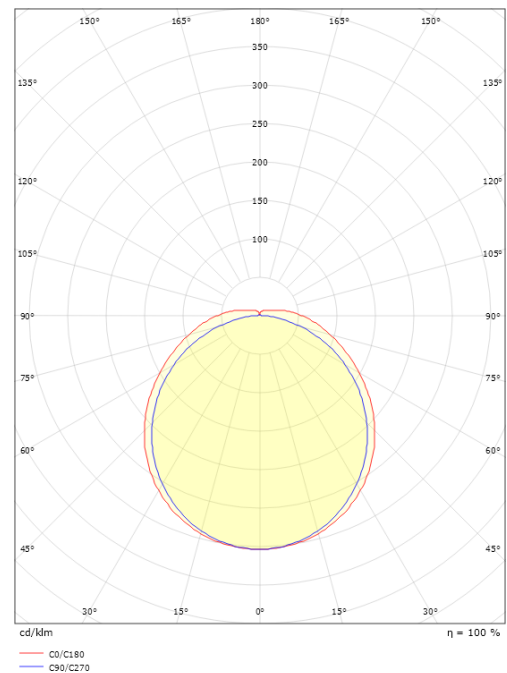

**Wave 600 White 2140lm 3000K Ra>80 Trailing edge dimming**

Article code: 111275  
 EAN: 7021981112752  
 Replaces: 11265

**Electrical**

System wattage: 18W  
 Voltage: 220-240V

**Light technic**

Type of light source: LED  
 Luminous flux: 2140lm  
 Efficacy: 119 lm/W  
 Colour temperature: 3000K  
 Colour rendering (CRI): Ra>80  
 MacAdams factor: SDCM: 3  
 Lifetime: L70/B50>50,000  
 Light distribution: Direct  
 Optic: Opal  
 Beam angle: 110°  
 UGR: UGR<25  
 Photobiological safety: RG 0

**Dimensions**

Length (mm) L: 620  
 Width (mm) W: 151  
 Height (mm) H: 54  
 Weight (kg) gross/net: 2.124 / 1.77

**Packaging**

Packing dimensions (mm): 640 x 160 x 60

7 0 2 1 9 8 1 1 1 2 7 5 2