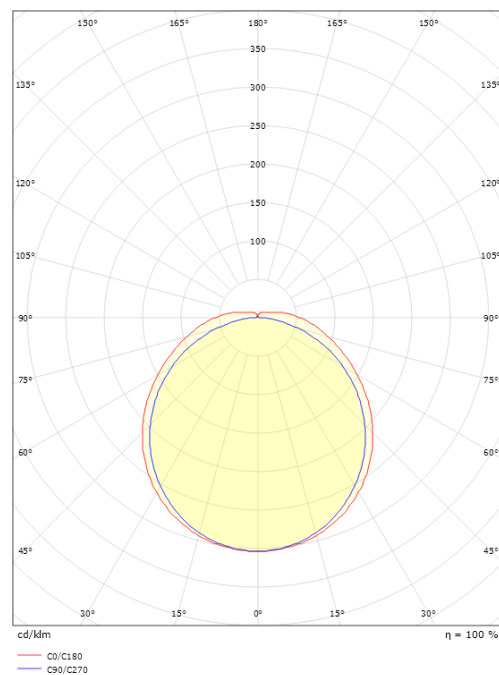

Wave 600 White 2140lm 3000K Ra>80 Sensor

Article code: 111276
EAN: 7021981112769

Electrical

System wattage: 18W
Voltage: 220-240V

Light technic

Type of light source: LED
Luminous flux: 2140lm
Efficacy: 119 lm/W
Colour temperature: 3000K
Colour rendering (CRI): Ra>80
MacAdams factor: SDCM: 3
Lifetime: L70/B50>50,000
Light distribution: Direct
Optic: Opal
Beam angle: 110°
UGR: UGR<25
Photobiological safety: RG 0

Control/Dimming

Type: Sensor

Protection

Luminaire class: Class I

Energy and approvals

Contains light source of energy class: D
Breeam: Fulfils Hea 01 for flicker free lighting
BVB: Yes

Materials and finish

Housing: Steel, Aluminium
Colour: White (RAL 9003)
Optics: Acrylic (PMMA)

Mounting/Connection

Mounting: Surface, Indoor
Module: 600
Connection: Screwless terminal block

Dimensions

Length (mm) L: 620
Width (mm) W: 151
Height (mm) H: 54
Weight (kg) gross/net: 2.244 / 1.77

Packaging

Packing dimensions (mm): 160 x 64 x 625

7 0 2 1 9 8 1 1 1 2 7 6 9