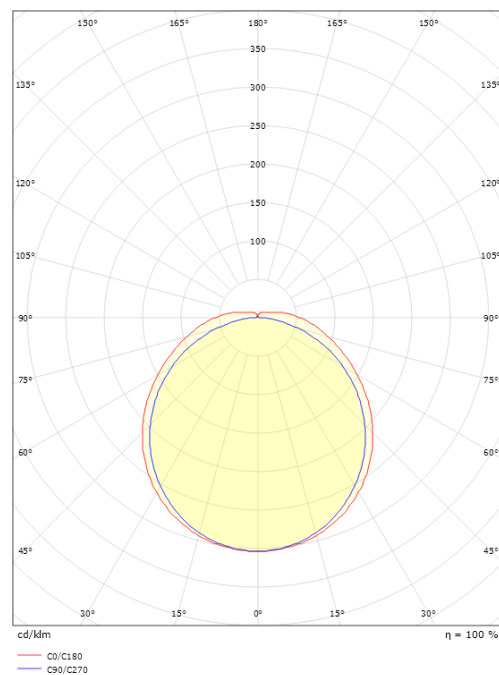

Wave 600 White 2330lm 4000K Ra>80 Sensor

Article code: 111286
EAN: 7021981112868

Electrical

System wattage: 18W
Voltage: 220-240V

Light technic

Type of light source: LED
Luminous flux: 2330lm
Efficacy: 129 lm/W
Colour temperature: 4000K
Colour rendering (CRI): Ra>80
MacAdams factor: SDCM: 3
Lifetime: L70/B50>50,000
Light distribution: Direct
Optic: Opal
Beam angle: 110°
UGR: UGR<25
Photobiological safety: RG 0

Control/Dimming

Type: Sensor

Protection

Luminaire class: Class I

Energy and approvals

Contains light source of energy class: D
Breeam: Fulfils Hea 01 for flicker free lighting
BVB: Yes

Materials and finish

Housing: Steel, Aluminium
Colour: White (RAL 9003)
Optics: Acrylic (PMMA)

Mounting/Connection

Mounting: Surface, Indoor
Module: 600
Connection: Screwless terminal block

Dimensions

Length (mm) L: 620
Width (mm) W: 151
Height (mm) H: 54
Weight (kg) gross/net: 2.244 / 1.77

Packaging

Packing dimensions (mm): 640 x 160 x 60

7 0 2 1 9 8 1 1 1 2 8 6 8