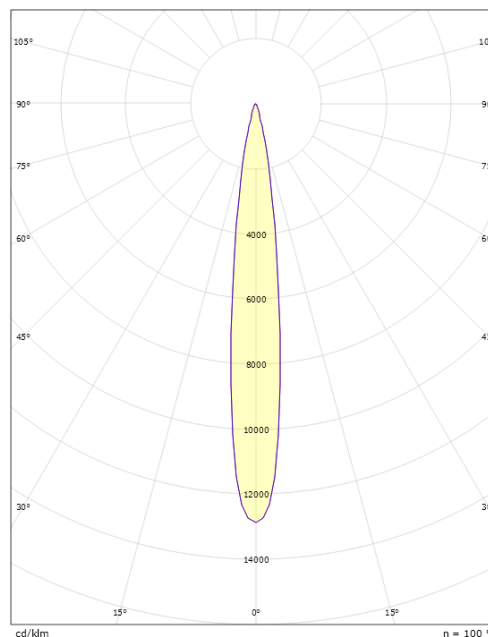

Light technic

Type of light source: LED
 Luminous flux: 3200lm
 Efficacy: 67 lm/W
 Colour temperature: 4000K
 Colour rendering (CRI): Ra>80
 MacAdams factor: SDCM: 2
 Lifetime: L90/B10>100,000
 Light distribution: Direct
 Optic: Reflector spot 13dg.
 Beam angle: 13°

Housing: Die-cast aluminium
 Colour: Grey (structure 2150 sablé)
 Optics: Tempered glass

Mounting/Connection

Mounting: Pole, wall, bollard or earthing rod, Outdoor
 Cable: Cable 2x1mm² 10m
 Wind projected area: 0,0403m² - Max 5,3 kg

Dimensions

Height (mm) H: 268
 Diameter (mm) D: 180
 Weight (kg) gross/net: 4.66 / 4.46

Packaging

Packing dimensions (mm): 275 x 275 x 275

cd/km
 — C0/C180
 — C90/C270

η = 100 %

5 7 0 3 8 2 1 1 7 2 7 6 9