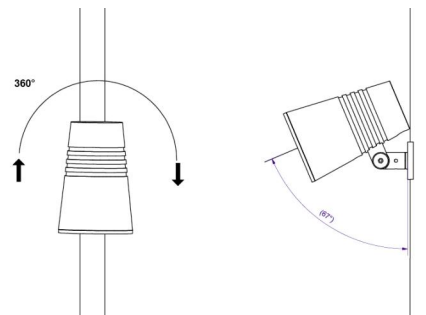

Housing: Die-cast aluminium
 Colour: Grey (structure 2150 sablé)
 Optics: Tempered glass

Mounting/Connection

Mounting: Pole, wall, bollard or earthing rod, Outdoor
 Cable: Cable 2x1mm² 10m
 Wind projected area: 0,0403m² - Max 5,3 kg

Dimensions

Height (mm) H: 268
 Diameter (mm) D: 180
 Weight (kg) gross/net: 4.66 / 4.46

Packaging

Packing dimensions (mm): 275 x 275 x 275

cd/km
 — C0/C180
 — C90/C270

η = 100 %

5 7 0 3 8 2 1 1 7 2 7 6 9