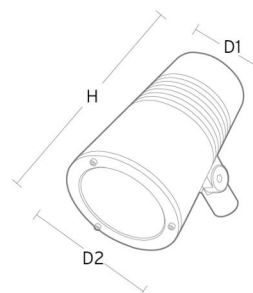

Housing: Die-cast aluminium
 Colour: Grey (structure 2150 sablé)
 Optics: Tempered glass

Mounting/Connection

Mounting: Pole, wall, bollard or earthing rod, Outdoor
 Cable: Cable 2x1mm² 10m
 Wind projected area: 0,0403m² - Max 5,3 kg

Dimensions

Height (mm) H: 268
 Diameter (mm) D: 180
 Weight (kg) gross/net: 4.66 / 4.46

Packaging

Packing dimensions (mm): 275 x 275 x 275

cd/km
 — C0/C180
 — C90/C270

η = 100 %

5 7 0 3 8 2 1 1 7 2 7 6 9