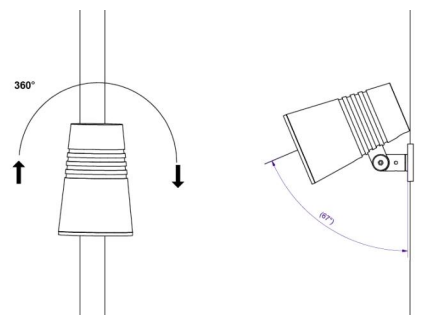

Housing: Die-cast aluminium
 Colour: Grey (structure 2150 sablé)
 Optics: Tempered glass

Mounting/Connection

Mounting: Pole, wall, bollard or earthing rod, Outdoor
 Cable: Cable 2x1mm² 10m
 Wind projected area: 0,0403m² - Max 5,3 kg

Dimensions

Height (mm) H: 268
 Diameter (mm) D: 180
 Weight (kg) gross/net: 4.8 / 4.6

Packaging

Packing dimensions (mm): 275 x 275 x 275

5 7 0 3 8 2 1 1 7 2 7 9 0