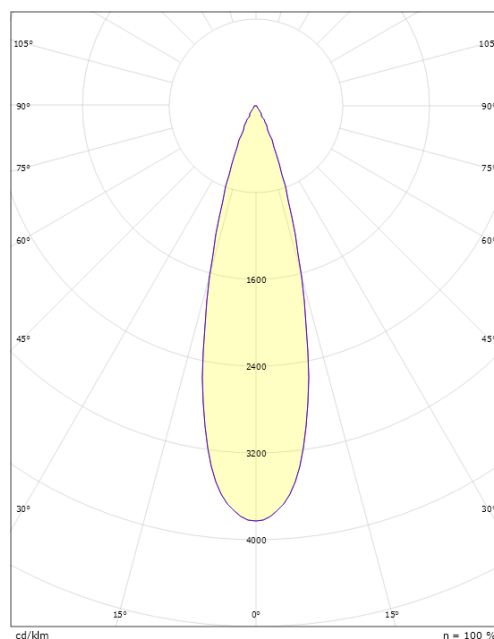

Wax Grey 27° 3710lm 4000K Ra>80 On/Off

Article code: 8246090672
 EAN: 5703821172790

Electrical

System wattage: 41W
 Voltage: 220-240V

Light technic

Type of light source: LED
 Luminous flux: 3710lm
 Efficacy: 90 lm/W
 Colour temperature: 4000K
 Colour rendering (CRI): Ra>80
 MacAdams factor: SDCM: 2
 Lifetime: L90/B10>100,000
 Light distribution: Direct
 Optic: Reflector Flood 27dg.
 Beam angle: 27°

Housing: Die-cast aluminium
 Colour: Grey (structure 2150 sablé)
 Optics: Tempered glass

Mounting/Connection

Mounting: Pole, wall, bollard or earthing rod, Outdoor
 Cable: Cable 2x1mm² 10m
 Wind projected area: 0,0403m² - Max 5,3 kg

Dimensions

Height (mm) H: 268
 Diameter (mm) D: 180
 Weight (kg) gross/net: 4.8 / 4.6

Packaging

Packing dimensions (mm): 275 x 275 x 275

5 7 0 3 8 2 1 1 7 2 7 9 0