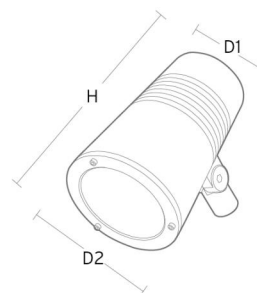

Wax Grey 27° 3710lm 4000K Ra>80 On/Off

Article code: 8246090672
 EAN: 5703821172790

Electrical

System wattage: 41W
 Voltage: 220-240V

Light technic

Type of light source: LED
 Luminous flux: 3710lm
 Efficacy: 90 lm/W
 Colour temperature: 4000K
 Colour rendering (CRI): Ra>80
 MacAdams factor: SDCM: 2
 Lifetime: L90/B10>100,000
 Light distribution: Direct
 Optic: Reflector Flood 27dg.
 Beam angle: 27°

Housing: Die-cast aluminium
 Colour: Grey (structure 2150 sablé)
 Optics: Tempered glass

Mounting/Connection

Mounting: Pole, wall, bollard or earthing rod, Outdoor
 Cable: Cable 2x1mm² 10m
 Wind projected area: 0,0403m² - Max 5,3 kg

Dimensions

Height (mm) H: 268
 Diameter (mm) D: 180
 Weight (kg) gross/net: 4.8 / 4.6

Packaging

Packing dimensions (mm): 275 x 275 x 275

5 7 0 3 8 2 1 1 7 2 7 9 0