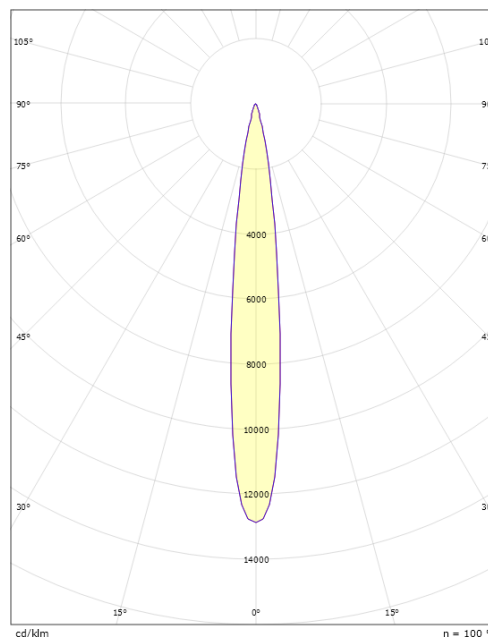

Wax Grey 13° 1370/2460lm 4000K Ra>80 On/Off

Article code: 8246090698
 EAN: 5703821172738

• = This article is produced by order, with an expected delivery time of 3-4 weeks.

Electrical

Wattage: 15/30W
 Voltage: 220-240V
 Max. luminaires per circuit breaker: B10: 28, B16: 44, C10: 46, C16: 75

Light technic

Type of light source: LED
 Luminous flux: 1370/2460lm
 Efficacy: 91/82lm/W
 Colour temperature: 4000K
 Colour rendering (CRI): Ra>80
 MacAdams factor: SDCM: 2
 Lifetime: L90/B10>100,000
 Light distribution: Direct
 Optic: Reflector spot 13dg.
 Beam angle: 13°

Housing: Die-cast aluminium
 Colour: Grey (structure 2150 sablé)
 Optics: Tempered glass

Mounting/Connection

Mounting: Pole, wall, bollard or earthing rod, Outdoor
 Cable: Cable 2x1mm² 10m
 Wind projected area: 0,0403m² - Max 5,3 kg

Dimensions

Height (mm) H: 268
 Diameter (mm) D: 180
 Weight (kg) gross/net: 4.7 / 4.6

Packaging

Packing dimensions (mm): 275 x 275 x 275

cd/km
 — C0/C180
 — C90/C270

η = 100 %

5 7 0 3 8 2 1 1 7 2 7 3 8