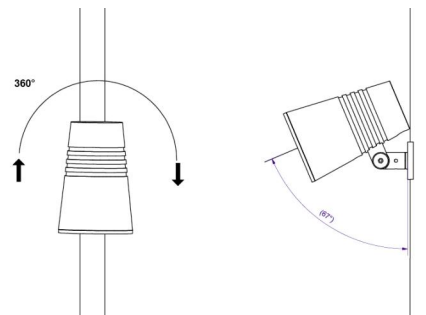

Housing: Die-cast aluminium
 Colour: Grey (structure 2150 sablé)
 Optics: Tempered glass

Mounting/Connection

Mounting: Pole, wall, bollard or earthing rod, Outdoor
 Cable: Cable 2x1mm² 10m
 Wind projected area: 0,0403m² - Max 5,3 kg

Dimensions

Height (mm) H: 268
 Diameter (mm) D: 180
 Weight (kg) gross/net: 4.7 / 4.6

Packaging

Packing dimensions (mm): 275 x 275 x 275

cd/km
 — C0/C180
 — C90/C270

η = 100 %

5 7 0 3 8 2 1 1 7 2 7 3 8