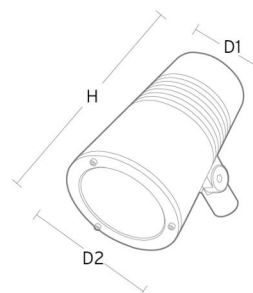

Housing: Die-cast aluminium
 Colour: Grey (structure 2150 sablé)
 Optics: Tempered glass

Mounting/Connection

Mounting: Pole, wall, bollard or earthing rod, Outdoor
 Cable: Cable 2x1mm² 10m
 Wind projected area: 0,0403m² - Max 5,3 kg

Dimensions

Height (mm) H: 268
 Diameter (mm) D: 180
 Weight (kg) gross/net: 4.7 / 4.6

Packaging

Packing dimensions (mm): 275 x 275 x 275

cd/km
 — C0/C180
 — C90/C270

η = 100 %

5 7 0 3 8 2 1 1 7 2 7 3 8