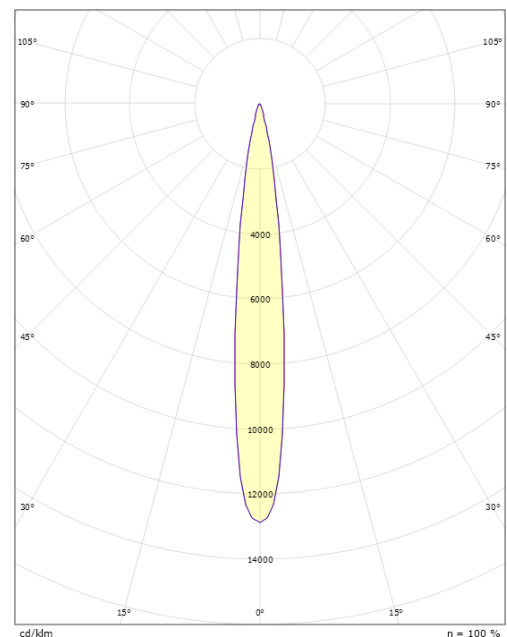

Packaging

Packing dimensions (mm): 275 x 275 x 275

— C0/C180
— C90/C270

5 7 0 3 8 2 1 1 7 2 7 4 5