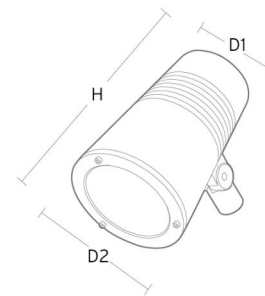

Packaging

Packing dimensions (mm): 275 x 275 x 275

— C0/C180
— C90/C270

5 7 0 3 8 2 1 1 7 2 7 4 5