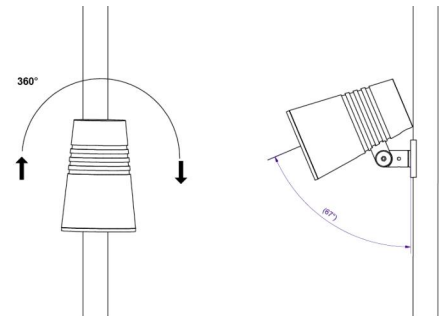

### Mounting/Connection

Mounting: Pole, wall, bollard or earthing rod, Outdoor  
 Cable: Cable 2x1mm<sup>2</sup> 10m  
 Wind projected area: 0,0403m<sup>2</sup> - Max 5,3 kg

### Dimensions

Height (mm) H: 268  
 Diameter (mm) D: 180  
 Weight (kg) gross/net: 4.66 / 4.46

### Packaging

Packing dimensions (mm): 275 x 275 x 275

— C0/C180  
 — C90/C270

5 7 0 3 8 2 1 1 7 2 7 4 5