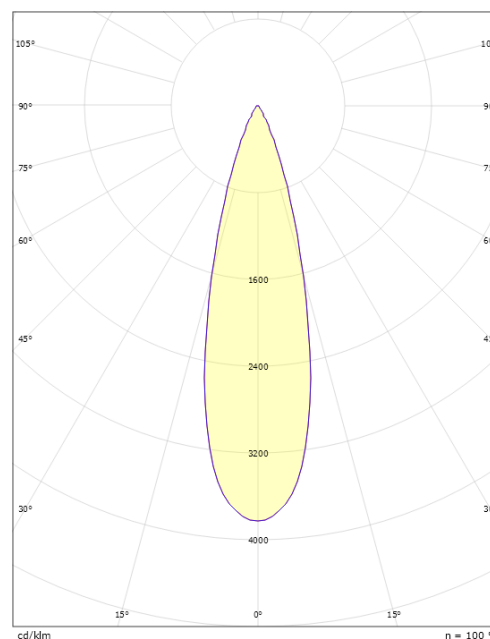

Wax Grey 27° 3590lm 3000K Ra>80 On/Off

Article code: 8246090711
 EAN: 5703821172752

Electrical

System wattage: 41W
 Voltage: 220-240V

Light technic

Type of light source: LED
 Luminous flux: 3590lm
 Efficacy: 88 lm/W
 Colour temperature: 3000K
 Colour rendering (CRI): Ra>80
 MacAdams factor: SDCM: 2
 Lifetime: L90/B10>100,000
 Light distribution: Direct
 Optic: Reflector Flood 27dg.
 Beam angle: 27°

Housing: Die-cast aluminium
 Colour: Grey (structure 2150 sablé)
 Optics: Tempered glass

Mounting/Connection

Mounting: Pole, wall, bollard or earthing rod, Outdoor
 Cable: Cable 2x1mm² 10m
 Wind projected area: 0,0403m² - Max 5,3 kg

Dimensions

Height (mm) H: 268
 Diameter (mm) D: 180
 Weight (kg) gross/net: 4.66 / 4.46

Packaging

Packing dimensions (mm): 275 x 275 x 275

5 7 0 3 8 2 1 1 7 2 7 5 2