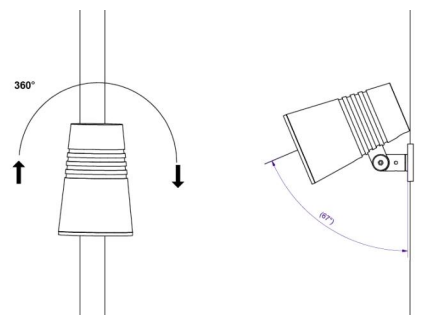

Housing: Die-cast aluminium
 Colour: Grey (structure 2150 sablé)
 Optics: Tempered glass

Mounting/Connection

Mounting: Pole, wall, bollard or earthing rod, Outdoor
 Cable: Cable 2x1mm² 10m
 Wind projected area: 0,0403m² - Max 5,3 kg

Dimensions

Height (mm) H: 268
 Diameter (mm) D: 180
 Weight (kg) gross/net: 4.66 / 4.46

Packaging

Packing dimensions (mm): 275 x 275 x 275

5 7 0 3 8 2 1 1 7 2 7 5 2