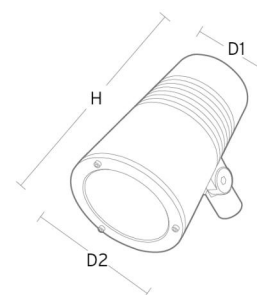

Wax Grey 27° 3590lm 3000K Ra>80 On/Off

Article code: 8246090711
 EAN: 5703821172752

Electrical

System wattage: 41W
 Voltage: 220-240V

Light technic

Type of light source: LED
 Luminous flux: 3590lm
 Efficacy: 88 lm/W
 Colour temperature: 3000K
 Colour rendering (CRI): Ra>80
 MacAdams factor: SDCM: 2
 Lifetime: L90/B10>100,000
 Light distribution: Direct
 Optic: Reflector Flood 27dg.
 Beam angle: 27°

Housing: Die-cast aluminium
 Colour: Grey (structure 2150 sablé)
 Optics: Tempered glass

Mounting/Connection

Mounting: Pole, wall, bollard or earthing rod, Outdoor
 Cable: Cable 2x1mm² 10m
 Wind projected area: 0,0403m² - Max 5,3 kg

Dimensions

Height (mm) H: 268
 Diameter (mm) D: 180
 Weight (kg) gross/net: 4.66 / 4.46

Packaging

Packing dimensions (mm): 275 x 275 x 275

5 7 0 3 8 2 1 1 7 2 7 5 2