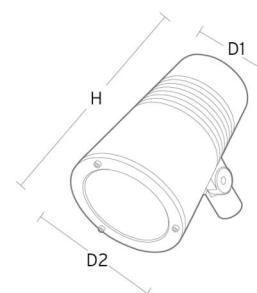

Housing: Die-cast aluminium
 Colour: Grey (structure 2150 sablé)
 Optics: Tempered glass

Mounting/Connection

Mounting: Pole, wall, bollard or earthing rod, Outdoor
 Cable: Cable 2x1mm² 10m
 Wind projected area: 0,0403m² - Max 5,3 kg

Dimensions

Height (mm) H: 268
 Diameter (mm) D: 180
 Weight (kg) gross/net: 4.66 / 4.46

Packaging

Packing dimensions (mm): 275 x 275 x 275

— C0/C180
 — C90/C270

5 7 0 3 8 2 1 1 7 2 7 2 1