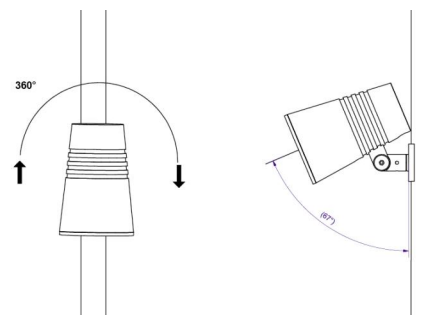

Housing: Die-cast aluminium
 Colour: Grey (structure 2150 sablé)
 Optics: Tempered glass

Mounting/Connection

Mounting: Pole, wall, bollard or earthing rod, Outdoor
 Cable: Cable 2x1mm² 10m
 Wind projected area: 0,0403m² - Max 5,3 kg

Dimensions

Height (mm) H: 268
 Diameter (mm) D: 180
 Weight (kg) gross/net: 4.66 / 4.46

Packaging

Packing dimensions (mm): 275 x 275 x 275

— C0/C180
 — C90/C270

5 7 0 3 8 2 1 1 7 2 7 2 1