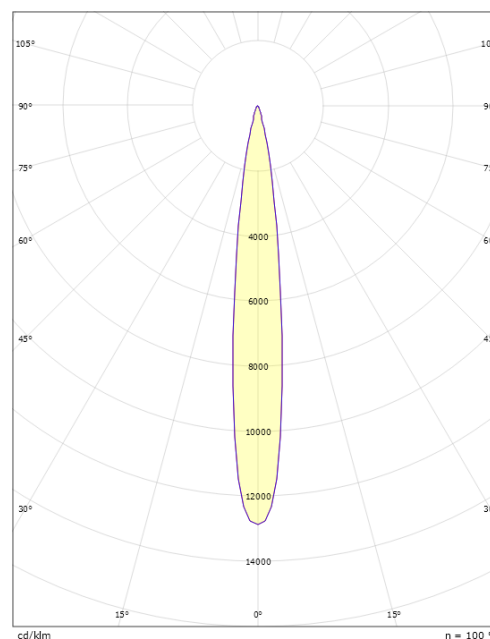

Light technic

Type of light source: LED
 Luminous flux: 1370/2460lm
 Efficacy: 91/82lm/W
 Colour temperature: 3000K
 Colour rendering (CRI): Ra>80
 MacAdams factor: SDCM: 2
 Lifetime: L90/B10>100,000
 Light distribution: Direct
 Optic: Reflector spot 13dg.
 Beam angle: 13°

Housing: Die-cast aluminium
 Colour: Grey (structure 2150 sablé)
 Optics: Tempered glass

Mounting/Connection

Mounting: Pole, wall, bollard or earthing rod, Outdoor
 Cable: Cable 2x1mm² 10m
 Wind projected area: 0,0403m² - Max 5,3 kg

Dimensions

Height (mm) H: 268
 Diameter (mm) D: 180
 Weight (kg) gross/net: 4.66 / 4.46

Packaging

Packing dimensions (mm): 275 x 275 x 275

— C0/C180
 — C90/C270

5 7 0 3 8 2 1 1 7 2 7 2 1