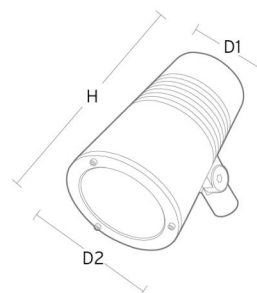

Housing: Die-cast aluminium
 Colour: Grey (structure 2150 sablé)
 Optics: Tempered glass

Mounting/Connection

Mounting: Pole, wall, bollard or earthing rod, Outdoor
 Cable: Cable 2x1mm² 10m
 Wind projected area: 0,0403m² - Max 5,3 kg

Dimensions

Height (mm) H: 268
 Diameter (mm) D: 180
 Weight (kg) gross/net: 4.66 / 4.46

Packaging

Packing dimensions (mm): 275 x 275 x 275

5 7 0 3 8 2 1 1 7 2 7 6