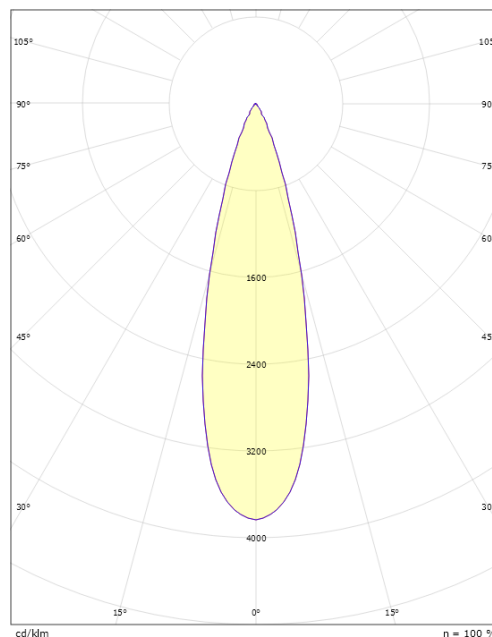

Wax Grey 27° 1430/2440lm 3000K Ra>80 On/Off

Article code: 8246090986
 EAN: 5703821172776

Electrical

Wattage: 16/27W
 Voltage: 220-240V
 Max. luminaires per circuit breaker: B10: 10, B16: 17, C10: 16, C16: 27

Light technic

Type of light source: LED
 Luminous flux: 1430/2440lm
 Efficacy: 89/90lm/W
 Colour temperature: 3000K
 Colour rendering (CRI): Ra>80
 MacAdams factor: SDCM: 2
 Lifetime: L90/B10>100,000
 Light distribution: Direct
 Optic: Reflector Flood 27dg.
 Beam angle: 27°

Housing: Die-cast aluminium
 Colour: Grey (structure 2150 sablé)
 Optics: Tempered glass

Mounting/Connection

Mounting: Pole, wall, bollard or earthing rod, Outdoor
 Cable: Cable 2x1mm² 10m
 Wind projected area: 0,0403m² - Max 5,3 kg

Dimensions

Height (mm) H: 268
 Diameter (mm) D: 180
 Weight (kg) gross/net: 4.66 / 4.46

Packaging

Packing dimensions (mm): 275 x 275 x 275

5 7 0 3 8 2 1 1 7 2 7 6