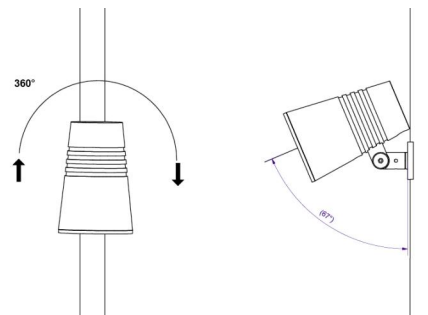

Housing: Die-cast aluminium
 Colour: Grey (structure 2150 sablé)
 Optics: Tempered glass

Mounting/Connection

Mounting: Pole, wall, bollard or earthing rod, Outdoor
 Cable: Cable 2x1mm² 10m
 Wind projected area: 0,0403m² - Max 5,3 kg

Dimensions

Height (mm) H: 268
 Diameter (mm) D: 180
 Weight (kg) gross/net: 4.66 / 4.46

Packaging

Packing dimensions (mm): 275 x 275 x 275

5 7 0 3 8 2 1 1 7 2 7 6