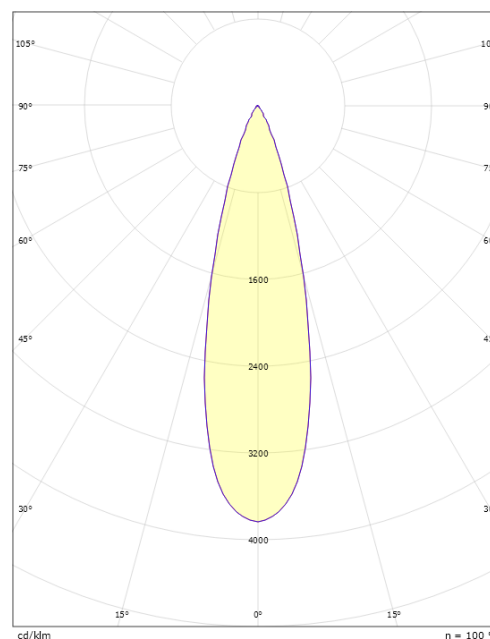

Wax Grey 27° 1480/2520lm 4000K Ra>80 On/Off

Article code: 8246090999
 EAN: 5703821172783

Electrical

Wattage: 16/27W
 Voltage: 220-240V
 Max. luminaires per circuit breaker: B10: 10, B16: 17, C10: 16, C16: 27

Light technic

Type of light source: LED
 Luminous flux: 1480/2520lm
 Efficacy: 93/93lm/W
 Colour temperature: 4000K
 Colour rendering (CRI): Ra>80
 MacAdams factor: SDCM: 2
 Lifetime: L90/B10>100,000
 Light distribution: Direct
 Optic: Reflector Flood 27dg.
 Beam angle: 27°

Housing: Die-cast aluminium
 Colour: Grey (structure 2150 sablé)
 Optics: Tempered glass

Mounting/Connection

Mounting: Pole, wall, bollard or earthing rod, Outdoor
 Cable: Cable 2x1mm² 10m
 Wind projected area: 0,0403m² - Max 5,3 kg

Dimensions

Height (mm) H: 268
 Diameter (mm) D: 180
 Weight (kg) gross/net: 4.7 / 4.46

Packaging

Packing dimensions (mm): 275 x 275 x 275

cd/kdm
 — C0/C180
 — C90/C270

η = 100 %

5 7 0 3 8 2 1 1 7 2 7 8 3