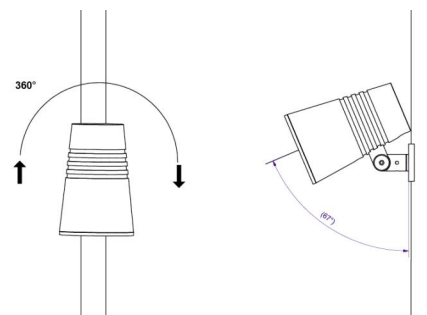

Housing: Die-cast aluminium
 Colour: Grey (structure 2150 sablé)
 Optics: Tempered glass

Mounting/Connection

Mounting: Pole, wall, bollard or earthing rod, Outdoor
 Cable: Cable 2x1mm² 10m
 Wind projected area: 0,0403m² - Max 5,3 kg

Dimensions

Height (mm) H: 268
 Diameter (mm) D: 180
 Weight (kg) gross/net: 4.7 / 4.46

Packaging

Packing dimensions (mm): 275 x 275 x 275

cd/kdm
 — C0/C180
 — C90/C270

η = 100 %

5 7 0 3 8 2 1 1 7 2 7 8 3