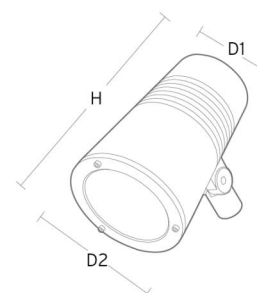

Housing: Die-cast aluminium
 Colour: Grey (structure 2150 sablé)
 Optics: Tempered glass

Mounting/Connection

Mounting: Pole, wall, bollard or earthing rod, Outdoor
 Cable: Cable 2x1mm² 10m
 Wind projected area: 0,0403m² - Max 5,3 kg

Dimensions

Height (mm) H: 268
 Diameter (mm) D: 180
 Weight (kg) gross/net: 4.7 / 4.46

Packaging

Packing dimensions (mm): 275 x 275 x 275

cd/kdm
 — C0/C180
 — C90/C270

η = 100 %

5 7 0 3 8 2 1 1 7 2 7 8 3