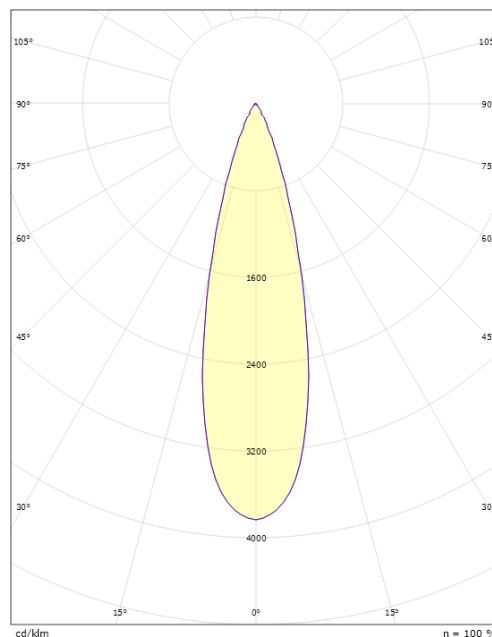

Wax Black 27° 1430/2440lm 3000K Ra>80 On/Off

Article code: 8246091464
EAN: 5703821173131

Electrical

Wattage: 16/27W
Voltage: 220-240V
Max. luminaires per circuit breaker: B10: 10, B16: 17, C10: 16, C16: 27

Light technic

Type of light source: LED
Luminous flux: 1430/2440lm
Efficacy: 89/90lm/W
Colour temperature: 3000K
Colour rendering (CRI): Ra>80
MacAdams factor: SDCM: 2
Lifetime: L90/B10>100,000
Light distribution: Direct
Optic: Reflector Flood 27dg.
Beam angle: 27°

Control/Dimming

Type: On/Off

Protection

Luminaire class: Class II

Energy and approvals

Contains light source of energy class: D
Breeam: Fulfils Hea 01 for flicker free lighting
BVB: Yes

Materials and finish

Housing: Die-cast aluminium
Colour: Black (20% gloss)
Optics: Tempered glass

Mounting/Connection

Mounting: Pole, wall, bollard or earthing rod, Outdoor
Cable: Cable 2x1mm² 10m
Wind projected area: 0,0403m² - Max 5,3 kg

Dimensions

Height (mm) H: 268
Diameter (mm) D: 180
Weight (kg) gross/net: 4.66 / 4.46

Packaging

Packing dimensions (mm): 275 x 275 x 275

5 7 0 3 8 2 1 1 7 3 1 3 1