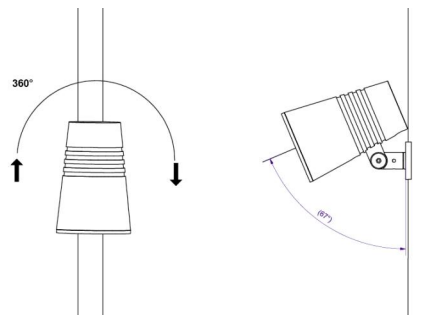

### Mounting/Connection

Mounting: Pole, wall, bollard or earthing rod, Outdoor  
 Cable: Cable 2x1mm<sup>2</sup> 10m  
 Wind projected area: 0,0403m<sup>2</sup> - Max 5,3 kg

### Dimensions

Height (mm) H: 268  
 Diameter (mm) D: 180  
 Weight (kg) gross/net: 4.66 / 4.46

### Packaging

Packing dimensions (mm): 275 x 275 x 275

5 7 0 3 8 2 1 1 7 3 1 3 1