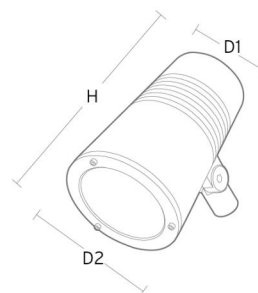

### Mounting/Connection

Mounting: Pole, wall, bollard or earthing rod, Outdoor  
 Cable: Cable 2x1mm<sup>2</sup> 10m  
 Wind projected area: 0,0403m<sup>2</sup> - Max 5,3 kg

### Dimensions

Height (mm) H: 268  
 Diameter (mm) D: 180  
 Weight (kg) gross/net: 4.66 / 4.46

### Packaging

Packing dimensions (mm): 275 x 275 x 275

5 7 0 3 8 2 1 1 7 3 1 3 1