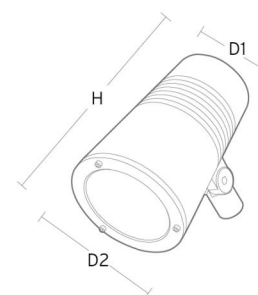

Housing: Die-cast aluminium
 Colour: Black (20% gloss)
 Optics: Tempered glass

Mounting/Connection

Mounting: Pole, wall, bollard or earthing rod, Outdoor
 Cable: Cable 2x1mm² 10m
 Wind projected area: 0,0403m² - Max 5,3 kg

Dimensions

Height (mm) H: 268
 Diameter (mm) D: 180
 Weight (kg) gross/net: 4.66 / 4.46

Packaging

Packing dimensions (mm): 275 x 275 x 275

cd/kdm η = 100 %
 — C0/C180
 — C90/C270

5 7 0 3 8 2 1 1 7 3 1 4 8