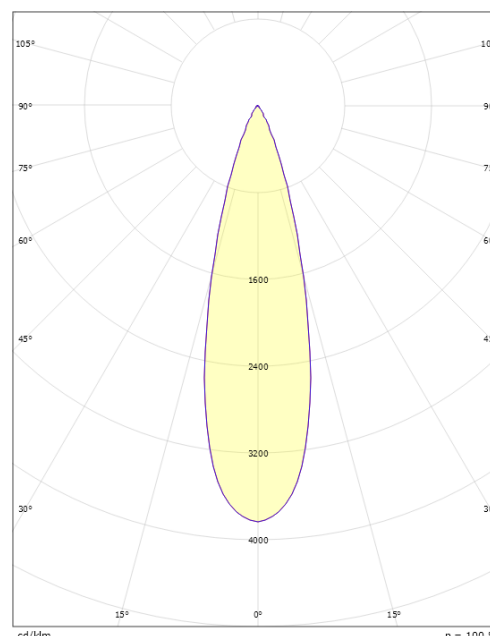

Wax Black 27° 1480/2520lm 4000K Ra>80 On/Off

Article code: 8246091477
 EAN: 5703821173148

Electrical

Wattage: 16/27W
 Voltage: 220-240V
 Max. luminaires per circuit breaker: B10: 10, B16: 17, C10: 16, C16: 27

Light technic

Type of light source: LED
 Luminous flux: 1480/2520lm
 Efficacy: 93/93lm/W
 Colour temperature: 4000K
 Colour rendering (CRI): Ra>80
 MacAdams factor: SDCM: 2
 Lifetime: L90/B10>100,000
 Light distribution: Direct
 Optic: Reflector Flood 27dg.
 Beam angle: 27°

Housing: Die-cast aluminium
 Colour: Black (20% gloss)
 Optics: Tempered glass

Mounting/Connection

Mounting: Pole, wall, bollard or earthing rod, Outdoor
 Cable: Cable 2x1mm² 10m
 Wind projected area: 0,0403m² - Max 5,3 kg

Dimensions

Height (mm) H: 268
 Diameter (mm) D: 180
 Weight (kg) gross/net: 4.66 / 4.46

Packaging

Packing dimensions (mm): 275 x 275 x 275

cd/kdm η = 100 %
 — C0/C180
 — C90/C270

5 7 0 3 8 2 1 1 7 3 1 4 8