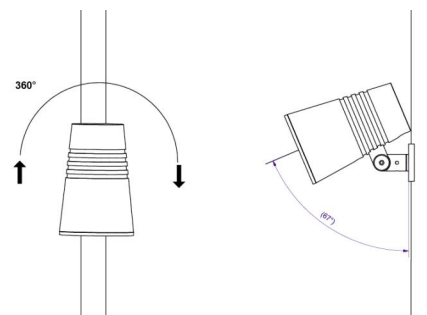

Housing: Die-cast aluminium
 Colour: Black (20% gloss)
 Optics: Tempered glass

Mounting/Connection

Mounting: Pole, wall, bollard or earthing rod, Outdoor
 Cable: Cable 2x1mm² 10m
 Wind projected area: 0,0403m² - Max 5,3 kg

Dimensions

Height (mm) H: 268
 Diameter (mm) D: 180
 Weight (kg) gross/net: 4.66 / 4.46

Packaging

Packing dimensions (mm): 275 x 275 x 275

cd/kdm η = 100 %
 — C0/C180
 — C90/C270

5 7 0 3 8 2 1 1 7 3 1 4 8