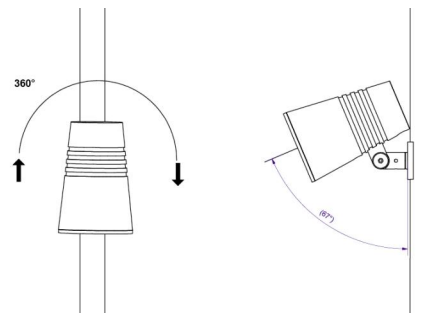

Wax Black 13° 1370/2460lm 4000K Ra>80 On/Off

Article code: 8246091493
EAN: 5703821173124

• = This article is produced by order, with an expected delivery time of 3-4 weeks.

Electrical

Wattage: 15/30W
Voltage: 220-240V
Max. luminaires per circuit breaker: B10: 28, B16: 44, C10: 46, C16: 75

Light technic

Type of light source: LED
Luminous flux: 1370/2460lm
Efficacy: 91/82lm/W
Colour temperature: 4000K
Colour rendering (CRI): Ra>80
MacAdams factor: SDCM: 2
Lifetime: L90/B10>100,000
Light distribution: Direct
Optic: Reflector spot 13dg.
Beam angle: 13°

Control/Dimming

Type: On/Off

Protection

Luminaire class: Class II

Energy and approvals

Contains light source of energy class: D
Breeam: Fulfils Hea 01 for flicker free lighting
BVB: Yes

Materials and finish

Housing: Die-cast aluminium
Colour: Black (20% gloss)
Optics: Tempered glass

Mounting/Connection

Mounting: Pole, wall, bollard or earthing rod, Outdoor
Cable: Cable 2x1mm² 10m
Wind projected area: 0,0403m² - Max 5,3 kg

Dimensions

Height (mm) H: 268
Diameter (mm) D: 180
Weight (kg) gross/net: 4.8 / 4.6

Packaging

Packing dimensions (mm): 275 x 275 x 275

cd/km
— C0/C180
— C90/C270

η = 100 %

5 7 0 3 8 2 1 1 7 3 1 2 4