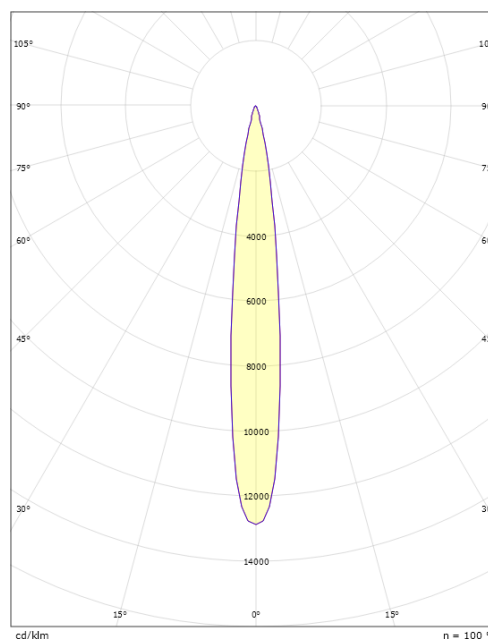

Wax Black 13° 1370/2460lm 4000K Ra>80 On/Off

Article code: 8246091493
EAN: 5703821173124

• = This article is produced by order, with an expected delivery time of 3-4 weeks.

Electrical

Wattage: 15/30W
Voltage: 220-240V
Max. luminaires per circuit breaker: B10: 28, B16: 44, C10: 46, C16: 75

Light technic

Type of light source: LED
Luminous flux: 1370/2460lm
Efficacy: 91/82lm/W
Colour temperature: 4000K
Colour rendering (CRI): Ra>80
MacAdams factor: SDCM: 2
Lifetime: L90/B10>100,000
Light distribution: Direct
Optic: Reflector spot 13dg.
Beam angle: 13°

Control/Dimming

Type: On/Off

Protection

Luminaire class: Class II

Energy and approvals

Contains light source of energy class: D
Breeam: Fulfils Hea 01 for flicker free lighting
BVB: Yes

Materials and finish

Housing: Die-cast aluminium
Colour: Black (20% gloss)
Optics: Tempered glass

Mounting/Connection

Mounting: Pole, wall, bollard or earthing rod, Outdoor
Cable: Cable 2x1mm² 10m
Wind projected area: 0,0403m² - Max 5,3 kg

Dimensions

Height (mm) H: 268
Diameter (mm) D: 180
Weight (kg) gross/net: 4.8 / 4.6

Packaging

Packing dimensions (mm): 275 x 275 x 275

cd/km
— C0/C180
— C90/C270

η = 100 %

5 7 0 3 8 2 1 1 7 3 1 2 4