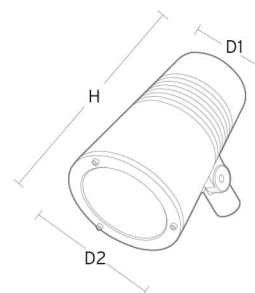

Wax Black 13° 1370/2460lm 4000K Ra>80 On/Off

Article code: 8246091493
EAN: 5703821173124

• = This article is produced by order, with an expected delivery time of 3-4 weeks.

Electrical

Wattage: 15/30W
Voltage: 220-240V
Max. luminaires per circuit breaker: B10: 28, B16: 44, C10: 46, C16: 75

Light technic

Type of light source: LED
Luminous flux: 1370/2460lm
Efficacy: 91/82lm/W
Colour temperature: 4000K
Colour rendering (CRI): Ra>80
MacAdams factor: SDCM: 2
Lifetime: L90/B10>100,000
Light distribution: Direct
Optic: Reflector spot 13dg.
Beam angle: 13°

Control/Dimming

Type: On/Off

Protection

Luminaire class: Class II

Energy and approvals

Contains light source of energy class: D
Breeam: Fulfils Hea 01 for flicker free lighting
BVB: Yes

Materials and finish

Housing: Die-cast aluminium
Colour: Black (20% gloss)
Optics: Tempered glass

Mounting/Connection

Mounting: Pole, wall, bollard or earthing rod, Outdoor
Cable: Cable 2x1mm² 10m
Wind projected area: 0,0403m² - Max 5,3 kg

Dimensions

Height (mm) H: 268
Diameter (mm) D: 180
Weight (kg) gross/net: 4.8 / 4.6

Packaging

Packing dimensions (mm): 275 x 275 x 275

cd/km
— C0/C180
— C90/C270

η = 100 %

5 7 0 3 8 2 1 1 7 3 1 2 4