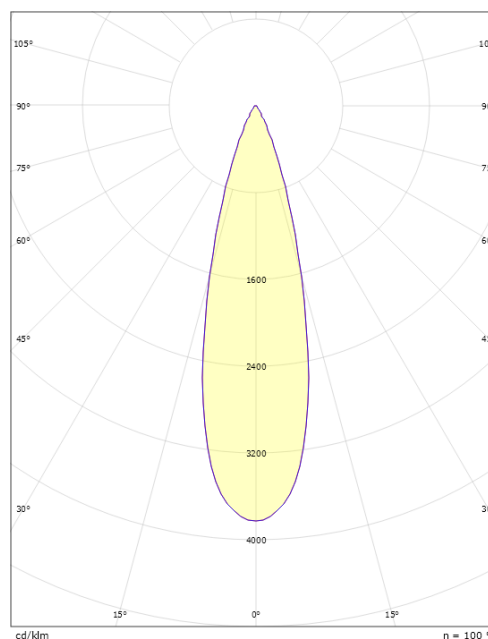

Wax Black 27° 3710lm 4000K Ra>80 On/Off

Article code: 8246091532
 EAN: 5703821173155

Electrical

System wattage: 41W
 Voltage: 220-240V

Light technic

Type of light source: LED
 Luminous flux: 3710lm
 Efficacy: 90 lm/W
 Colour temperature: 4000K
 Colour rendering (CRI): Ra>80
 MacAdams factor: SDCM: 2
 Lifetime: L90/B10>100,000
 Light distribution: Direct
 Optic: Reflector Flood 27dg.
 Beam angle: 27°

Housing: Die-cast aluminium
 Colour: Black (20% gloss)
 Optics: Tempered glass

Mounting/Connection

Mounting: Pole, wall, bollard or earthing rod, Outdoor
 Cable: Cable 2x1mm² 10m
 Wind projected area: 0,0403m² - Max 5,3 kg

Dimensions

Height (mm) H: 268
 Diameter (mm) D: 180
 Weight (kg) gross/net: 5.7 / 5.5

Packaging

Packing dimensions (mm): 275 x 275 x 290

— C0/C180
 — C90/C270

5 7 0 3 8 2 1 1 7 3 1 5 5