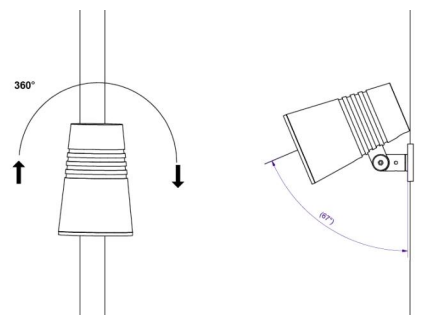

Housing: Die-cast aluminium
 Colour: Black (20% gloss)
 Optics: Tempered glass

Mounting/Connection

Mounting: Pole, wall, bollard or earthing rod, Outdoor
 Cable: Cable 2x1mm² 10m
 Wind projected area: 0,0403m² - Max 5,3 kg

Dimensions

Height (mm) H: 268
 Diameter (mm) D: 180
 Weight (kg) gross/net: 5.7 / 5.5

Packaging

Packing dimensions (mm): 275 x 275 x 290

— C0/C180
 — C90/C270

5 7 0 3 8 2 1 1 7 3 1 5 5