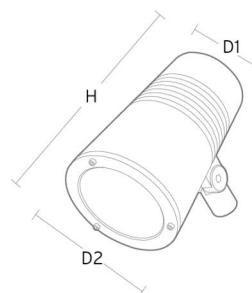

Wax Black 27° 3710lm 4000K Ra>80 On/Off

Article code: 8246091532
 EAN: 5703821173155

Electrical

System wattage: 41W
 Voltage: 220-240V

Light technic

Type of light source: LED
 Luminous flux: 3710lm
 Efficacy: 90 lm/W
 Colour temperature: 4000K
 Colour rendering (CRI): Ra>80
 MacAdams factor: SDCM: 2
 Lifetime: L90/B10>100,000
 Light distribution: Direct
 Optic: Reflector Flood 27dg.
 Beam angle: 27°

Housing: Die-cast aluminium
 Colour: Black (20% gloss)
 Optics: Tempered glass

Mounting/Connection

Mounting: Pole, wall, bollard or earthing rod, Outdoor
 Cable: Cable 2x1mm² 10m
 Wind projected area: 0,0403m² - Max 5,3 kg

Dimensions

Height (mm) H: 268
 Diameter (mm) D: 180
 Weight (kg) gross/net: 5.7 / 5.5

Packaging

Packing dimensions (mm): 275 x 275 x 290

— C0/C180
 — C90/C270

5 7 0 3 8 2 1 1 7 3 1 5 5