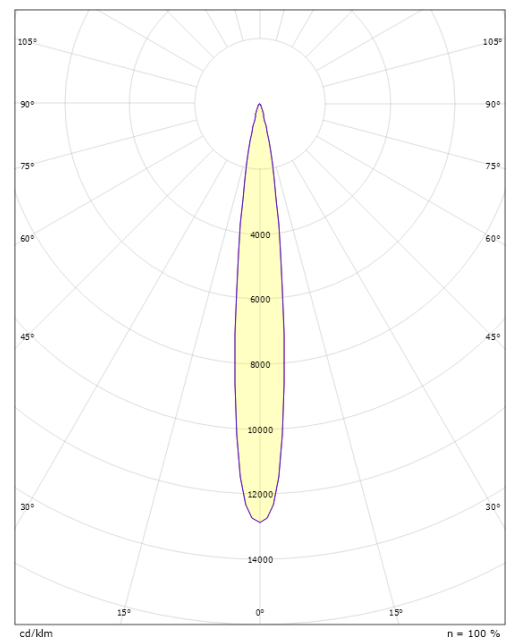

Light technic

Type of light source: LED
 Luminous flux: 3200lm
 Efficacy: 67 lm/W
 Colour temperature: 3000K
 Colour rendering (CRI): Ra>80
 MacAdams factor: SDCM: 2
 Lifetime: L90/B10>100,000
 Light distribution: Direct
 Optic: Reflector spot 13dg.
 Beam angle: 13°

Housing: Die-cast aluminium
 Colour: Black (20% gloss)
 Optics: Tempered glass

Mounting/Connection

Mounting: Pole, wall, bollard or earthing rod, Outdoor
 Cable: Cable 2x1mm² 10m
 Wind projected area: 0,0403m² - Max 5,3 kg

Dimensions

Height (mm) H: 268
 Diameter (mm) D: 180
 Weight (kg) gross/net: 4.7 / 4.5

Packaging

Packing dimensions (mm): 275 x 275 x 275

cd/klm
 — C0/C180
 — C90/C270

η = 100 %

5 7 0 3 8 2 1 1 7 3 2 6 1