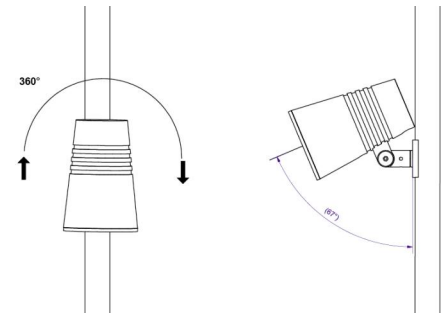

Housing: Die-cast aluminium
 Colour: Black (20% gloss)
 Optics: Tempered glass

Mounting/Connection

Mounting: Pole, wall, bollard or earthing rod, Outdoor
 Cable: Cable 2x1mm² 10m
 Wind projected area: 0,0403m² - Max 5,3 kg

Dimensions

Height (mm) H: 268
 Diameter (mm) D: 180
 Weight (kg) gross/net: 4.7 / 4.5

Packaging

Packing dimensions (mm): 275 x 275 x 275

cd/klm
 — C0/C180
 — C90/C270

η = 100 %

5 7 0 3 8 2 1 1 7 3 2 6 1