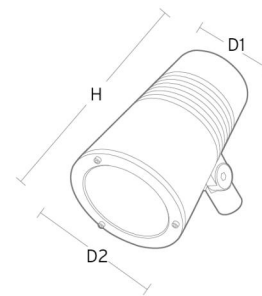

Housing: Die-cast aluminium
 Colour: Black (20% gloss)
 Optics: Tempered glass

Mounting/Connection

Mounting: Pole, wall, bollard or earthing rod, Outdoor
 Cable: Cable 2x1mm² 10m
 Wind projected area: 0,0403m² - Max 5,3 kg

Dimensions

Height (mm) H: 268
 Diameter (mm) D: 180
 Weight (kg) gross/net: 4.7 / 4.5

Packaging

Packing dimensions (mm): 275 x 275 x 275

cd/klm
 — C0/C180
 — C90/C270

η = 100 %

5 7 0 3 8 2 1 1 7 3 2 6 1