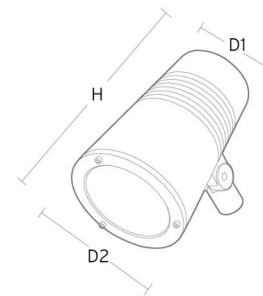

Wax Black 13° 3200lm 4000K Ra>80 On/Off

Article code: 8246091574
EAN: 5703821173285

Electrical

System wattage: 48W
Voltage: 220-240V
Max. luminaires per circuit breaker: B10: 32, B16: 50, C10: 52, C16: 85

Light technic

Type of light source: LED
Luminous flux: 3200lm
Efficacy: 67 lm/W
Colour temperature: 4000K
Colour rendering (CRI): Ra>80
MacAdams factor: SDCM: 2
Lifetime: L90/B10>100,000
Light distribution: Direct
Optic: Reflector spot 13dg.
Beam angle: 13°

Control/Dimming

Type: On/Off

Protection

Luminaire class: Class II

Energy and approvals

Contains light source of energy class: D
Breeam: Fulfils Hea 01 for flicker free lighting
BVB: Yes

Materials and finish

Housing: Die-cast aluminium
Colour: Black (20% gloss)
Optics: Tempered glass

Mounting/Connection

Mounting: Pole, wall, bollard or earthing rod, Outdoor
Cable: Cable 2x1mm² 10m
Wind projected area: 0,0403m² - Max 5,3 kg

Dimensions

Height (mm) H: 268
Diameter (mm) D: 180
Weight (kg) gross/net: 4.7 / 4.5

Packaging

Packing dimensions (mm): 275 x 275 x 275

cd/km η = 100 %

— C0/C180
— C90/C270

5 7 0 3 8 2 1 1 7 3 2 8 5