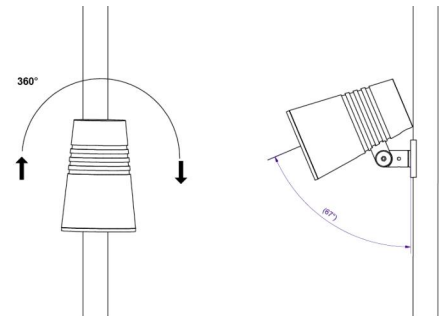

### Mounting/Connection

Mounting: Pole, wall, bollard or earthing rod, Outdoor  
 Cable: Cable 2x1mm<sup>2</sup> 10m  
 Wind projected area: 0,0403m<sup>2</sup> - Max 5,3 kg

### Dimensions

Height (mm) H: 268  
 Diameter (mm) D: 180  
 Weight (kg) gross/net: 4.7 / 4.5

### Packaging

Packing dimensions (mm): 275 x 275 x 275

cd/km η = 100 %

— C0/C180  
 — C90/C270

5 7 0 3 8 2 1 1 7 3 2 8 5