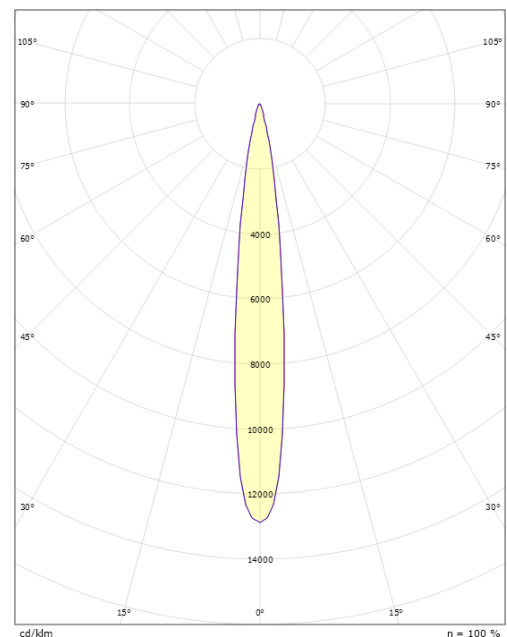

Wax Black 13° 3200lm 4000K Ra>80 On/Off

Article code: 8246091574
EAN: 5703821173285

Electrical

System wattage: 48W
Voltage: 220-240V
Max. luminaires per circuit breaker: B10: 32, B16: 50, C10: 52, C16: 85

Light technic

Type of light source: LED
Luminous flux: 3200lm
Efficacy: 67 lm/W
Colour temperature: 4000K
Colour rendering (CRI): Ra>80
MacAdams factor: SDCM: 2
Lifetime: L90/B10>100,000
Light distribution: Direct
Optic: Reflector spot 13dg.
Beam angle: 13°

Control/Dimming

Type: On/Off

Protection

Luminaire class: Class II

Energy and approvals

Contains light source of energy class: D
Breeam: Fulfils Hea 01 for flicker free lighting
BVB: Yes

Materials and finish

Housing: Die-cast aluminium
Colour: Black (20% gloss)
Optics: Tempered glass

Mounting/Connection

Mounting: Pole, wall, bollard or earthing rod, Outdoor
Cable: Cable 2x1mm² 10m
Wind projected area: 0,0403m² - Max 5,3 kg

Dimensions

Height (mm) H: 268
Diameter (mm) D: 180
Weight (kg) gross/net: 4.7 / 4.5

Packaging

Packing dimensions (mm): 275 x 275 x 275

cd/km η = 100 %

— C0/C180
— C90/C270

5 7 0 3 8 2 1 1 7 3 2 8 5