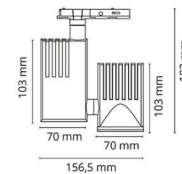

### Light technic

Type of light source: LED  
 Light source included: **Discontinued** Yes  
 Luminous flux: 1200lm  
 Efficacy: 63 lm/W  
 Colour temperature: 2700K  
 Colour rendering (CRI): Ra>90  
 MacAdams factor: SDCM: 2  
 Lifetime: L80/B20>50,000  
 Light distribution: Direct  
 Optic: Reflector  
 Beam angle: 40°  
 UGR: UGR<25

### Dimensions

Length (mm) L: 156  
 Width (mm) W: 70  
 Height (mm) H: 183  
 Weight (kg) gross/net: 0.936 / 0.78

### Packaging

Packing dimensions (mm): 195 x 80 x 200