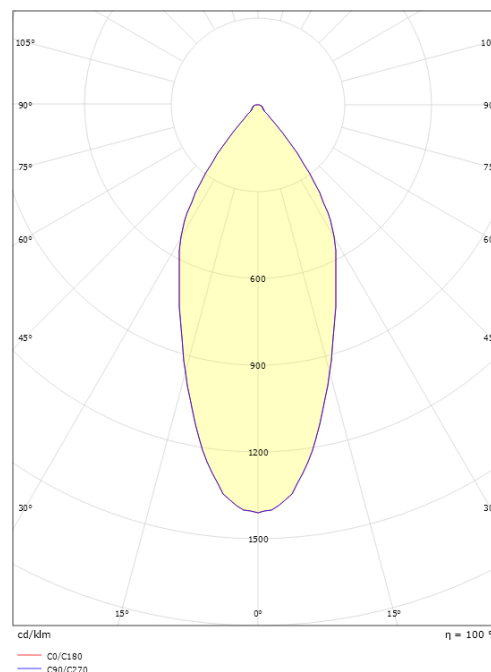

Type of light source: LED
Luminous flux: 1280lm
Efficacy: 67 lm/W
Colour temperature: 3000K
Colour rendering (CRI): Ra>90
MacAdams factor: SDCM: 2
Lifetime: L80/B20>50,000
Light distribution: Direct
Optic: Reflector
Beam angle: 40°
UGR: UGR<25

Housing: Aluminium
Colour: Matte white (RAL 9003)
Optics: Tempered glass

Mounting/Connection

Mounting: Surface, Indoor
Connection: ShopLine track (adapter included)

Dimensions

Length (mm) L: 156
Width (mm) W: 70
Height (mm) H: 205
Weight (kg) gross/net: 0.972 / 0.81

Packaging

Packing dimensions (mm): 195 x 80 x 200

7 0 2 1 9 8 0 0 3 4 6 4 2