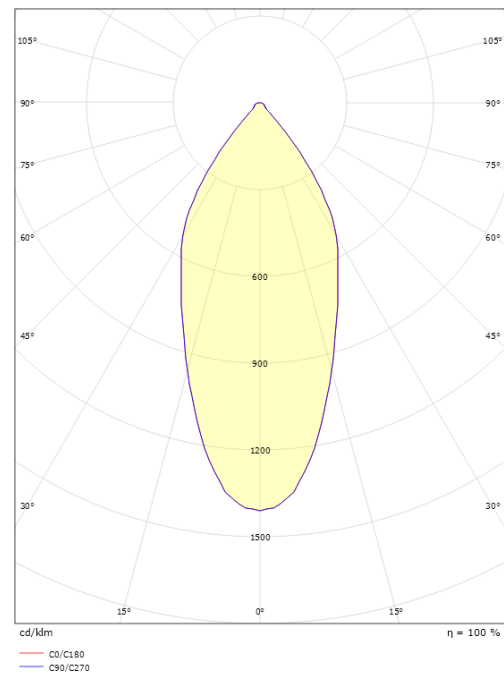

Zip Pro Mini 3-Circuit

Zip Pro Mini 3-Circuit Black 1280lm 3000K Ra>90 Trailing edge dimming

Article code: 3467
EAN: 7021980034673

Electrical

Wattage: 16W
System wattage: 19W
Voltage: 220-240V

Light technic

Type of light source: LED
Luminous flux: 1280lm
Efficacy: 67 lm/W
Colour temperature: 3000K
Colour rendering (CRI): Ra>90
MacAdams factor: SDCM: 2
Lifetime: L80/B20>50,000
Light distribution: Direct
Optic: Reflector
Beam angle: 40°
UGR: UGR<25

Control/Dimming

Type: Trailing edge dimming

Protection

Luminaire class: Class I

Energy and approvals

Contains light source of energy class: F
Breeam: Fulfils Hea 01 for flicker free lighting

Materials and finish

Housing: Aluminium
Colour: Black (RAL 9004)
Optics: Tempered glass

Mounting/Connection

Mounting: Surface, Indoor
Connection: ShopLine track (adapter included)

Dimensions

Length (mm) L: 156
Width (mm) W: 70
Height (mm) H: 205
Weight (kg) gross/net: 0.972 / 0.81

Packaging

Packing dimensions (mm): 195 x 80 x 200

7 0 2 1 9 8 0 0 3 4 6 7 3