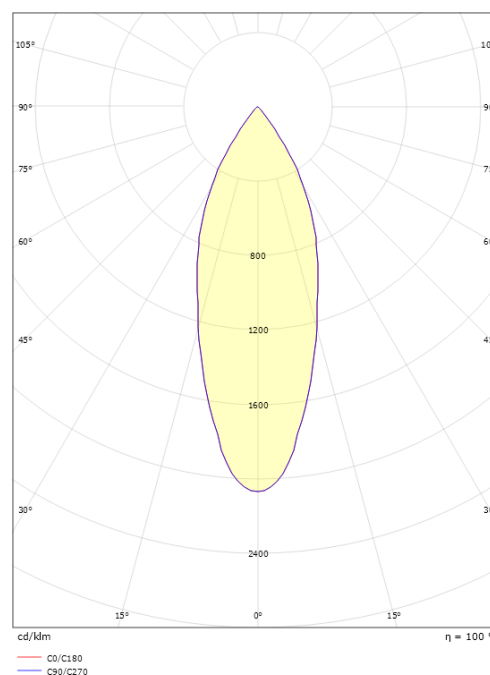

Zip Tube Mini Black 880lm 2700K Ra 98 Trailing edge dimming

Article code: 320612
EAN: 7021983206121
Replaces: 3469

Electrical

System wattage: 14W
Voltage: 220-240V
Max. luminaires per circuit breaker: B10: 43, B16: 69, C10: 43, C16: 69

Light technic

Type of light source: LED
Luminous flux: 880lm
Efficacy: 63 lm/W
Colour temperature: 2700K
Colour rendering (CRI): Ra 98
MacAdams factor: SDCM: 2
Lifetime: L90/B10>100,000
Light distribution: Direct
Optic: Reflector medium
Beam angle: 40°

Control/Dimming

Type: Trailing edge dimming

Protection

Luminaire class: Class II

Energy and approvals

Contains light source of energy class: F
Breeam: Fulfil Hea 01 for flicker free lighting
BVB: Yes

Materials and finish

Housing: Aluminium
Colour: Black (RAL 9004)
Optics: UV-stabilized polycarbonate

Mounting/Connection

Mounting: Surface, Indoor
Connection: Zip track (adapter included)

Dimensions

Height (mm) H: 160
Diameter (mm) D: 59
Weight (kg) gross/net: 0.5 / 0.455

Packaging

Packing dimensions (mm): 90 x 70 x 195

7 021983206121