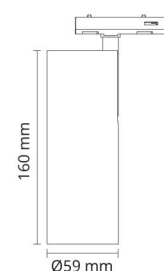

### Mounting/Connection

Mounting: Surface, Indoor  
 Connection: Zip track (adapter included)

### Dimensions

Height (mm) H: 160  
 Diameter (mm) D: 59  
 Weight (kg) gross/net: 0.5 / 0.455

### Packaging

Packing dimensions (mm): 90 x 70 x 195

7 021983206121