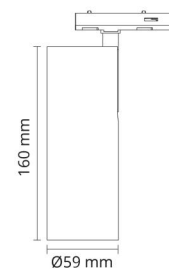

Zip Tube Mini Black 900lm 3000K Ra 98 Trailing edge dimming

Article code: 320613
 EAN: 7021983206138
 Replaces: 3470

Electrical

System wattage: 14W
 Voltage: 220-240V
 Max. luminaires per circuit breaker: B10: 43, B16: 69, C10: 43, C16: 69

Light technic

Type of light source: LED
 Luminous flux: 900lm
 Efficacy: 64 lm/W
 Colour temperature: 3000K
 Colour rendering (CRI): Ra 98
 MacAdams factor: SDCM: 2
 Lifetime: L90/B10>100,000
 Light distribution: Direct
 Optic: Reflector medium
 Beam angle: 40°

Housing: Aluminium
 Colour: Black (RAL 9004)
 Optics: UV-stabilized polycarbonate

Mounting/Connection

Mounting: Surface, Indoor
 Connection: Zip track (adapter included)

Dimensions

Length (mm) L: 160
 Width (mm) W: 59
 Height (mm) H: 160
 Weight (kg) gross/net: 0.5 / 0.455

Packaging

Packing dimensions (mm): 90 x 70 x 195