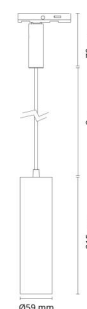

### Mounting/Connection

Mounting: Surface, Indoor  
Module: Pendant  
Cable: Cable 3m  
Connection: Zip track (adapter included)

### Dimensions

Height (mm) H: 215  
Diameter (mm) D: 59  
Weight (kg) gross/net: 0.745 / 0.614

### Packaging

Packing dimensions (mm): 100 x 90 x 245

7 0 2 1 9 8 3 2 0 6 4 0 4