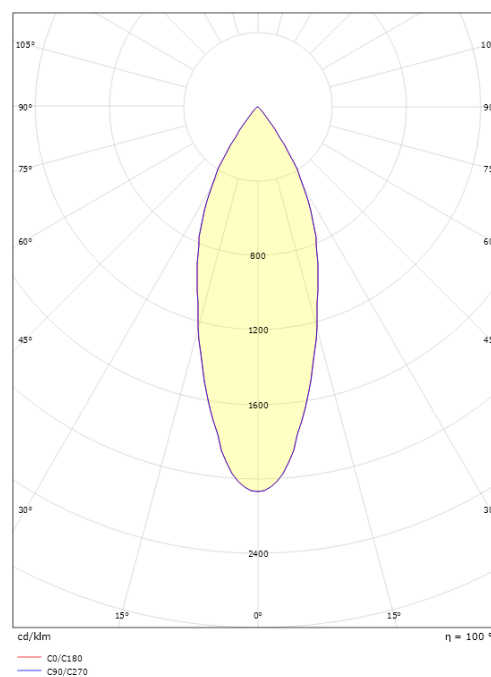

Zip Tube Mini Pendant

Zip Tube Mini Pendant White 880lm 2700K Ra 98 Trailing edge dimming

Article code: 320640
EAN: 7021983206404

Electrical

System wattage: 14W
Voltage: 220-240V
Max. luminaires per circuit breaker: B10: 43, B16: 69, C10: 43, C16: 69

Light technic

Type of light source: LED
Luminous flux: 880lm
Efficacy: 63 lm/W
Colour temperature: 2700K
Colour rendering (CRI): Ra 98
MacAdams factor: SDCM: 2
Lifetime: L90/B10>100,000
Light distribution: Direct
Optic: Reflector medium
Beam angle: 40°

Control/Dimming

Type: Trailing edge dimming

Protection

Luminaire class: Class II

Energy and approvals

Contains light source of energy class: F
Breeam: Fulfils Hea 01 for flicker free lighting

Materials and finish

Housing: Aluminium
Colour: White (RAL 9003)
Optics: UV-stabilized polycarbonate

Mounting/Connection

Mounting: Surface, Indoor
Module: Pendant
Cable: Cable 3m
Connection: Zip track (adapter included)

Dimensions

Height (mm) H: 215
Diameter (mm) D: 59
Weight (kg) gross/net: 0.745 / 0.614

Packaging

Packing dimensions (mm): 100 x 90 x 245

7 0 2 1 9 8 3 2 0 6 4 0 4