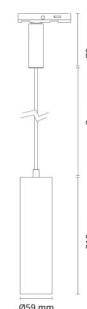

Light technic

Type of light source: LED
Luminous flux: 900lm
Efficacy: 64 lm/W
Colour temperature: 3000K
Colour rendering (CRI): Ra 98
MacAdams factor: SDCM: 2
Lifetime: L90/B10>100,000
Light distribution: Direct
Optic: Reflector medium
Beam angle: 40°

Housing: Aluminium
Colour: White (RAL 9003)
Optics: UV-stabilized polycarbonate

Mounting/Connection

Mounting: Surface, Indoor
Module: Pendant
Cable: Cable 3m
Connection: Zip track (adapter included)

Dimensions

Height (mm) H: 215
Diameter (mm) D: 59
Weight (kg) gross/net: 0.745 / 0.614

Packaging

Packing dimensions (mm): 100 x 90 x 245

7 0 2 1 9 8 3 2 0 6 4 1 1