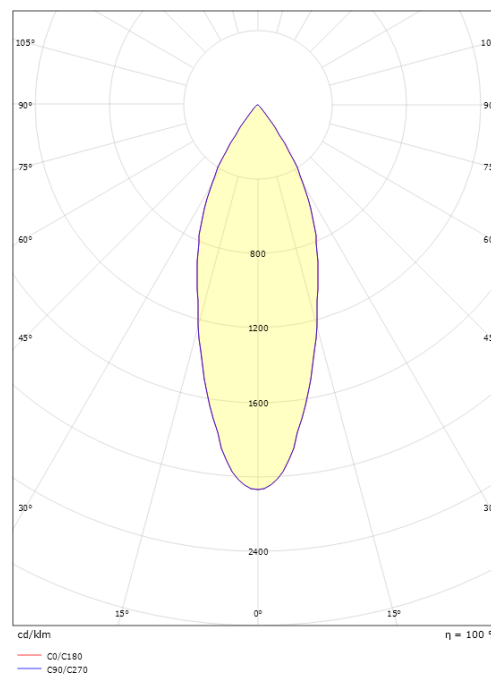

Light technic

Type of light source: LED
Luminous flux: 900lm
Efficacy: 64 lm/W
Colour temperature: 3000K
Colour rendering (CRI): Ra 98
MacAdams factor: SDCM: 2
Lifetime: L90/B10>100,000
Light distribution: Direct
Optic: Reflector medium
Beam angle: 40°

Height (mm) H: 215
Diameter (mm) D: 59
Weight (kg) gross/net: 0.745 / 0.614

Packaging

Packing dimensions (mm): 100 x 90 x 245

7 0 2 1 9 8 3 2 0 6 4 1 1