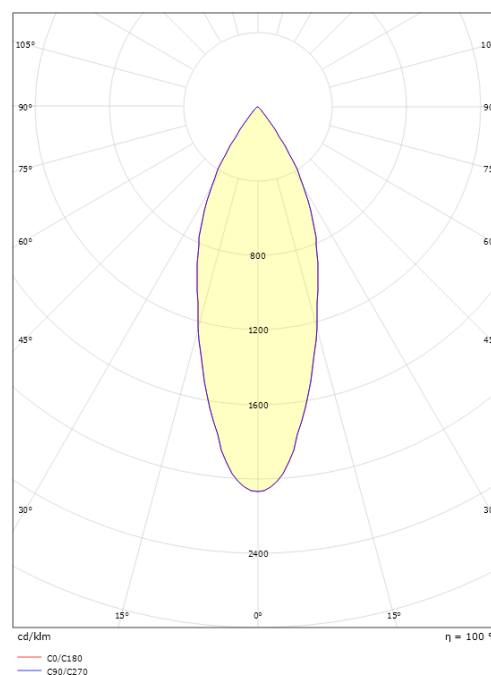

Light technic

Type of light source: LED
Luminous flux: 880lm
Efficacy: 63 lm/W
Colour temperature: 2700K
Colour rendering (CRI): Ra 98
MacAdams factor: SDCM: 2
Lifetime: L90/B10>100,000
Light distribution: Direct
Optic: Reflector medium
Beam angle: 40°

Height (mm) H: 215
Diameter (mm) D: 59
Weight (kg) gross/net: 0.745 / 0.614

Packaging

Packing dimensions (mm): 100 x 90 x 245

7 0 2 1 9 8 3 2 0 6 4 4 2