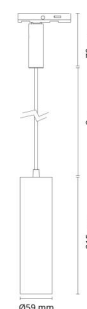

### Mounting/Connection

Mounting: Surface, Indoor  
Module: Pendant  
Cable: Cable 3m  
Connection: Zip track (adapter included)

### Dimensions

Height (mm) H: 215  
Diameter (mm) D: 59  
Weight (kg) gross/net: 0.745 / 0.614

### Packaging

Packing dimensions (mm): 100 x 90 x 245

7 0 2 1 9 8 3 2 0 6 4 5 9