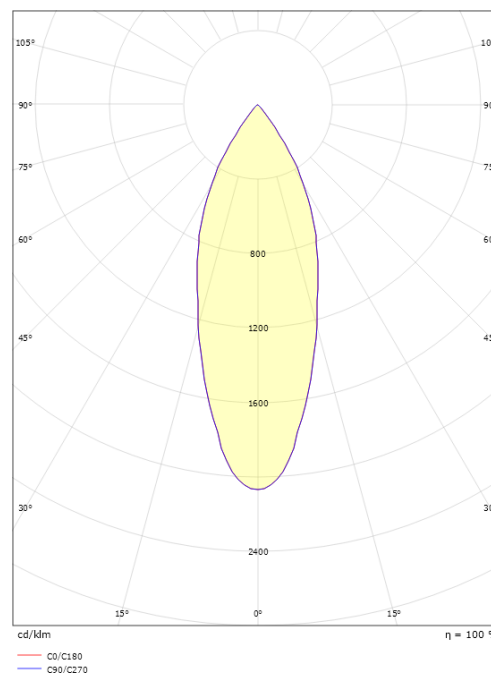

Zip Tube Mini Pendant

Zip Tube Mini Pendant Black 900lm 3000K Ra 98 Trailing edge dimming

Article code: 320645
EAN: 7021983206459
Replaces: 314350

Electrical

System wattage: 14W
Voltage: 220-240V
Max. luminaires per circuit breaker: B10: 43, B16: 69, C10: 43, C16: 69

Light technic

Type of light source: LED
Luminous flux: 900lm
Efficacy: 64 lm/W
Colour temperature: 3000K
Colour rendering (CRI): Ra 98
MacAdams factor: SDCM: 2
Lifetime: L90/B10>100,000
Light distribution: Direct
Optic: Reflector medium
Beam angle: 40°

Control/Dimming

Type: Trailing edge dimming

Protection

Luminaire class: Class II

Energy and approvals

Contains light source of energy class: F
Breeam: Fulfils Hea 01 for flicker free lighting

Materials and finish

Housing: Aluminium
Colour: Black (RAL 9004)
Optics: UV-stabilized polycarbonate

Mounting/Connection

Mounting: Surface, Indoor
Module: Pendant
Cable: Cable 3m
Connection: Zip track (adapter included)

Dimensions

Height (mm) H: 215
Diameter (mm) D: 59
Weight (kg) gross/net: 0.745 / 0.614

Packaging

Packing dimensions (mm): 100 x 90 x 245

7 0 2 1 9 8 3 2 0 6 4 5 9