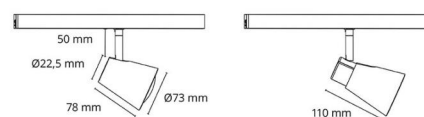

Housing: Aluminium, PA66 frontring, steel arm.
 Colour: Matte white (RAL 9003)

Mounting/Connection

Mounting: Surface, Indoor
 Connection: Zip track (adapter included)

Dimensions

Length (mm) L: 78
 Width (mm) W: 73
 Height (mm) H: 128
 Distance to flammable materials: 50mm
 Weight (kg) gross/net: 0.406 / 0.338

Packaging

Packing dimensions (mm): 135 x 85 x 110

7 0 2 1 9 8 0 0 3 0 3 2 3