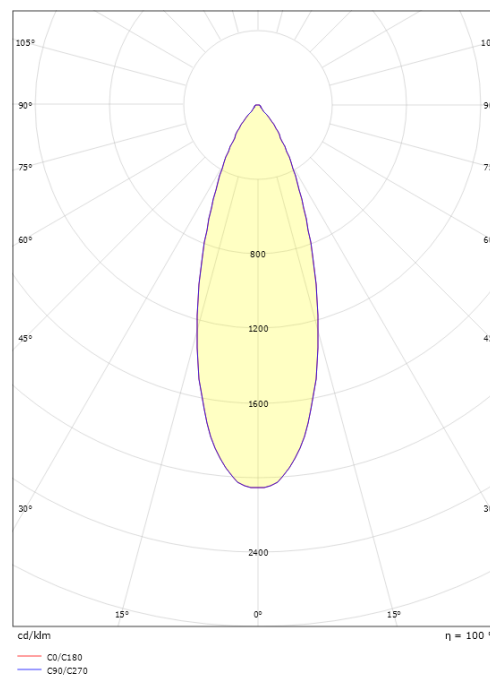

Housing: Aluminium, PA66 frontring, steel arm.
 Colour: Matte white (RAL 9003)

Mounting/Connection

Mounting: Surface, Indoor
 Connection: Zip track (adapter included)

Dimensions

Length (mm) L: 78
 Width (mm) W: 73
 Height (mm) H: 128
 Distance to flammable materials: 50mm
 Weight (kg) gross/net: 0.406 / 0.338

Packaging

Packing dimensions (mm): 135 x 85 x 110

7 0 2 1 9 8 0 0 3 0 3 2 3