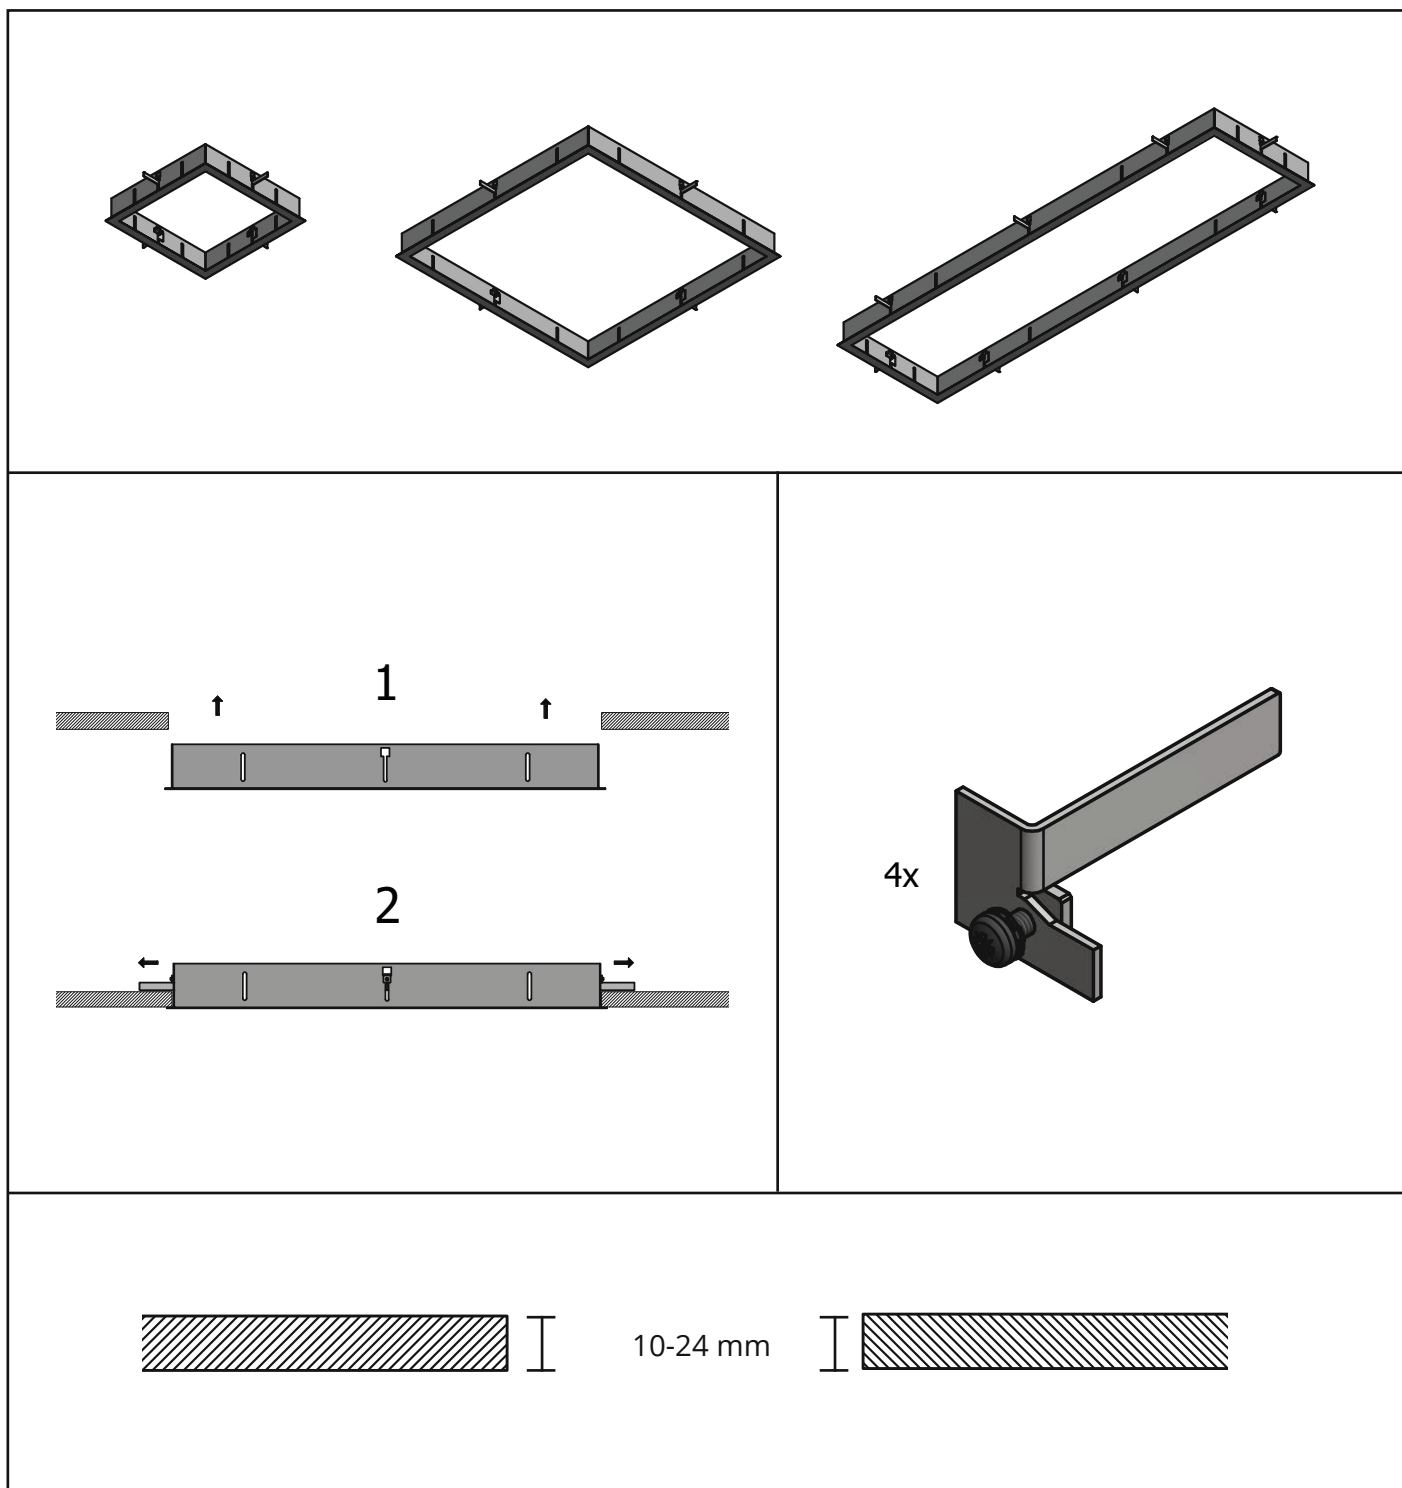

Recessed frame Sense/Molior

Rev: 21.08.2018

NORWAY SG Armaturen AS
Tlf: +47 37 50 03 00
firmapost@sg-as.no
www.sg-as.no

SWEDEN SG Armaturen AB
Tel: +46 31 81 71 10
info@sg-ab.se
www.sg-ab.se

FRANCE SG Lighting SA/NV
Tel: +33(0) 4 94 93 00 00
info.france@sglighting.fr
www.sglighting.net