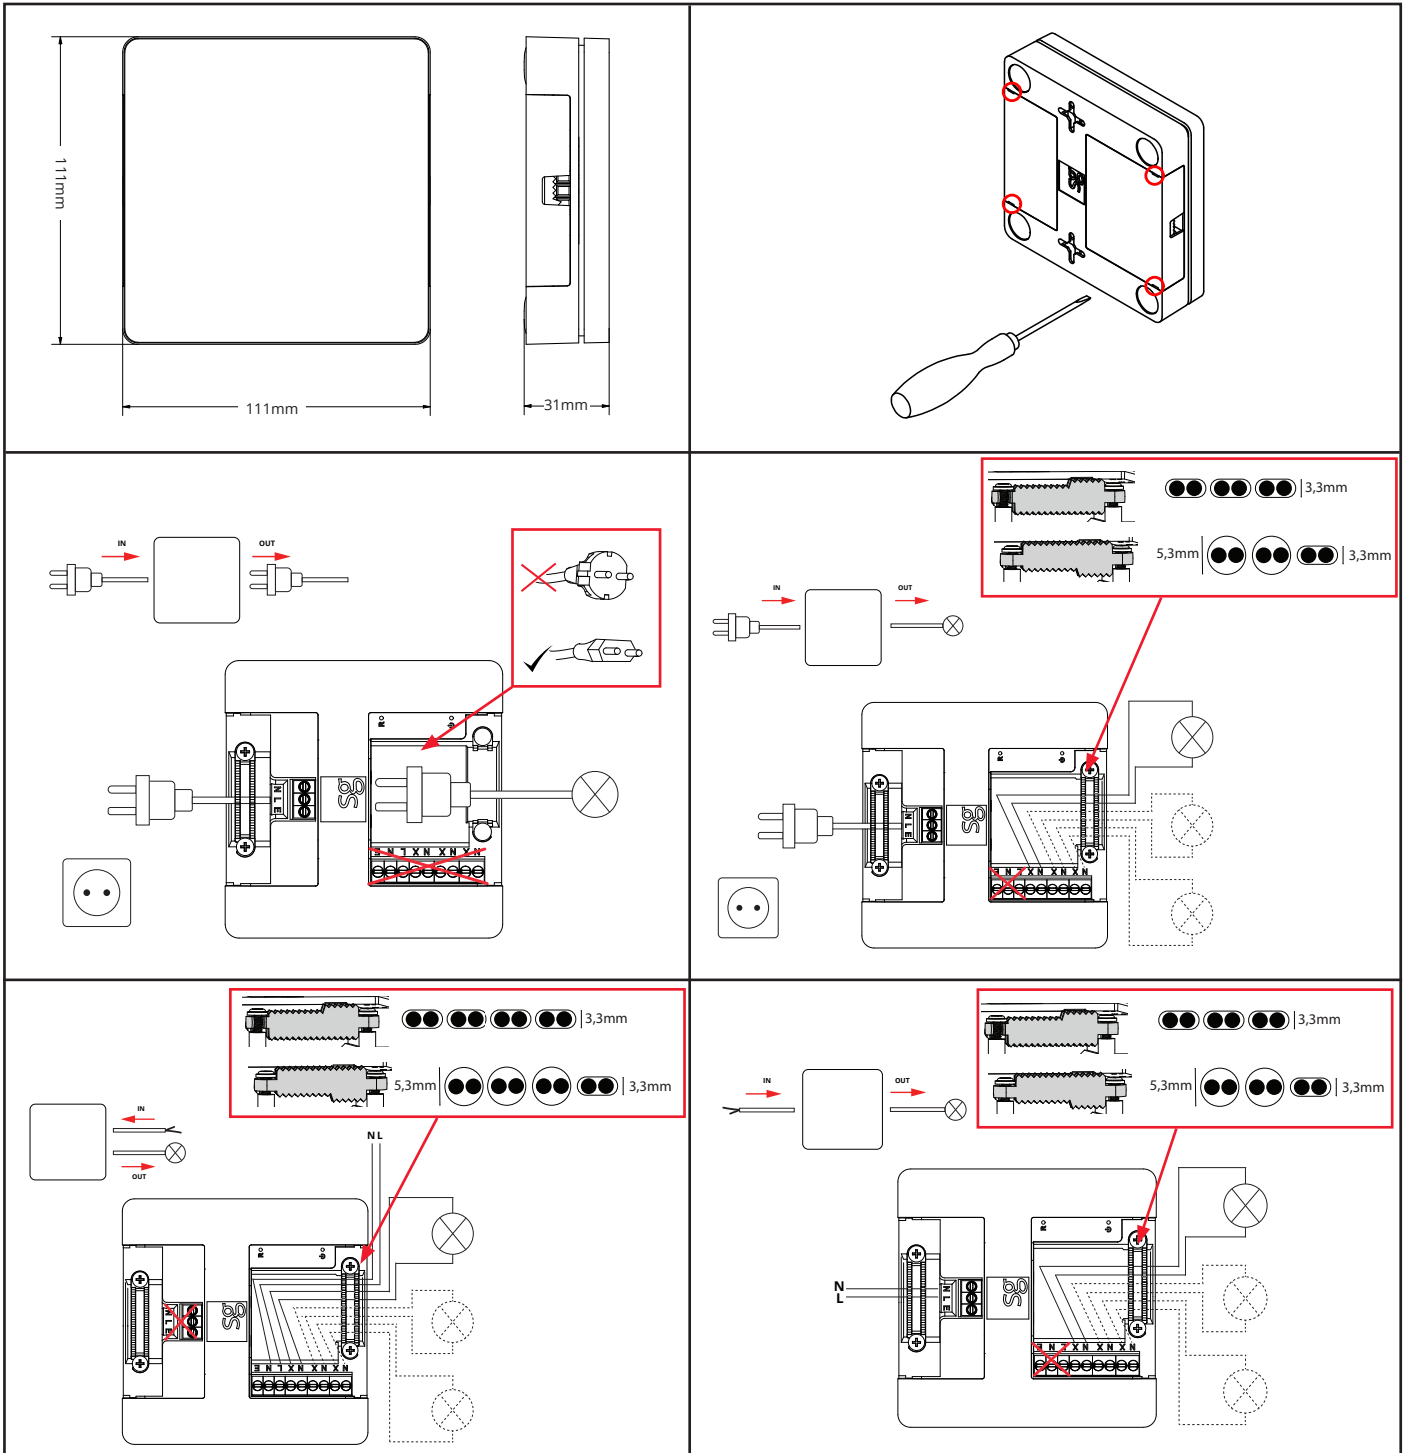

LEDDim Smart Floor

220-240V, 50/60Hz, -20°C to 35°C, 3-200VA Operating frequency: 2402-2480MHz, Maximum radio-frequency output power: 2dBm

NORWAY
 SG Armaturen AS
 Skytterheia 25
 N-4790 Lillesand

Tel: +47 37 50 03 00
 firmapost@sg-as.no
 www.sg-as.no