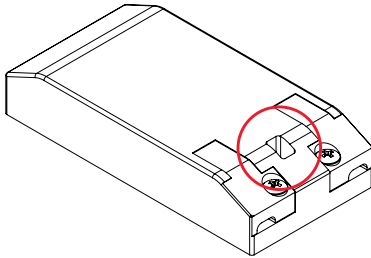

Dipswitch

Rax Soft 150
Satin 2200lm

mA	500	550	600	650	700	750	800	850
lm	100%	110%	119%	129%	138%	146%	154%	163%
UGR <22				UGR <25				

Rax Soft 150
Satin 3000lm

mA	500	550	600	650	700	750	800	850
lm	84%	92%	100%	108%	116%	123%	130%	138%
UGR <22				UGR <25				

Rax Soft 150
Satin 2200lm Ra>90

mA	500	550	600	650	700	750	800	850
lm	100%	110%	119%	129%	138%	146%	154%	163%
UGR <22				UGR <25