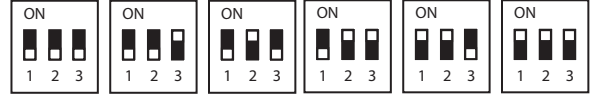

Rev: 16.12.2024

Dipswitch

| | | | | | | | |
|------------------------------|-----------|---------|-----|------|-------------|---------|------|
| Rax Soft 150 Satin 1600lm | mA | 200 | 250 | 300 | 350 | 400 | 450 |
| | lm | 67% | 84% | 100% | 116% | 129% | 145% |
| | | UGR <19 | | | UGR <22 | | |
| Rax Soft 150 Black 1600lm | mA | 200 | 250 | 300 | 350 | 400 | 450 |
| | lm | 57% | 71% | 86% | 100% | 111% | 125% |
| | | UGR <19 | | | | UGR <22 | |