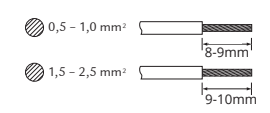

NORWAY
SG Armaturen AS
Skytterheia 25
N-4790 Lillesand

SWEDEN
SG Armaturen AB
Tel: +46 31 81 71 10
info@sg-ab.se
www.sg-ab.se

DENMARK
SG Armaturen A/S
Tel: +45 70 70 72 13
info@sg-as.dk
www.sg-as.dk

FRANCE
SG Lighting SA/NV
Tel: +33(0) 4 94 93 00 00
info.france@sighting.net
www.sighting.net

GERMANY
SG Leuchten GmbH
Tel: +49 40 23 99 44 59
info@sg-leuchten.de
www.sg-leuchten.de

Tel: +47 37 50 03 00
firmapost@sg-as.no
www.sg-as.no

FINLAND
SG Armaturen Oy
Tel: +358 02 07 30 39 60
info@sg-oy.fi
www.sg-oy.fi

UNITED KINGDOM
SG Lighting LTD
Tel: +47 37 50 03 00
info@sighting.co.uk
www.sighting.co.uk

BENELUX
SG Lighting SA/NV
Tel: +32(0) 15 20 72 71
info.benelux@sighting.net
www.sighting.net

INTERNATIONAL
SG Lighting Co Ltd.
Tel: +86 769 88 49 20 88
cindy@sgdgc.com
www.sg-as.com

Rev: 16.12.2024