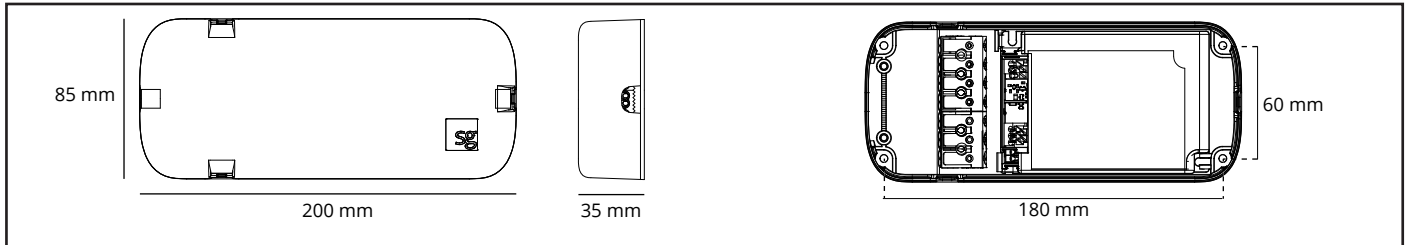

24V 75W Driver Kit Phase Cut

220-240V, 50/60Hz, 24-75W

LED load per driver

Total load on driver: Min 24W,
Max 75W

Stripline 9W/m	2,6-8,3m
Stripline 15W/m	1,6-5m
Slimline	Max 2A (Max 48W)
Slimline Pro	Max 2A (Max 48W)
Slimline DTW	Not suitable
LEDStar	16-24 pcs
LEDStar Slim	7-24 pcs
Luna Mini	22-39 pcs
Luna Deco	11-16 pcs
Luna Deco Opal	11-16 pcs
Hovden Mini 24V	3-9 pcs