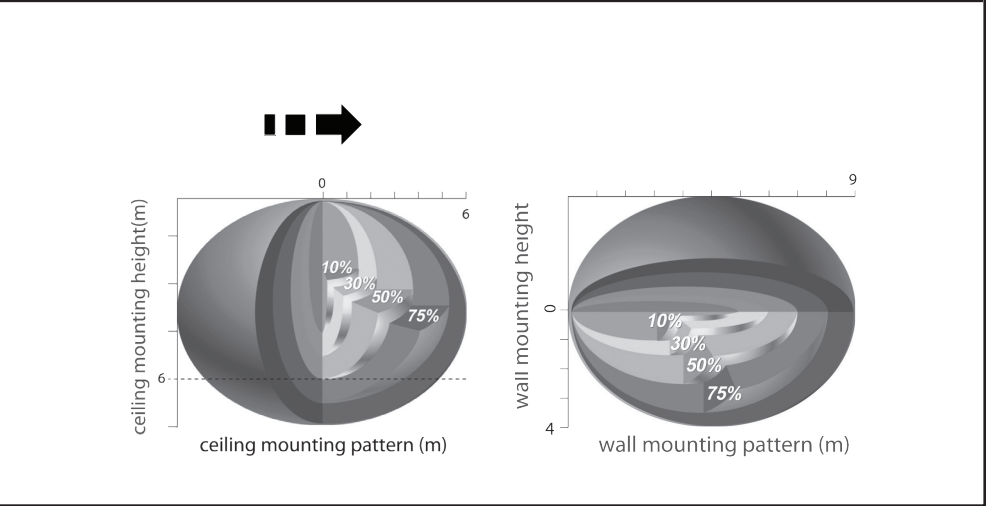

NORWAY
SG Armaturen AS
Skytterheia 25
N-4790 Lillesand

SWEDEN
SG Armaturen AB
Tel: +46 31 81 71 10
info@sg-ab.se
www.sg-ab.se

DENMARK
SG Armaturen A/S
Tel: +45 70 70 72 13
info@sg-as.dk
www.sg-as.dk

FRANCE
SG Lighting SA/NV
Tel: +33(0) 4 94 93 00 00
info.france@sglighting.fr
www.sglighting.net

GERMANY
SG Leuchten GmbH
Tel: +49 40 23 99 44 59
info@sg-leuchten.de
www.sg-leuchten.de

Tel: +47 37 50 03 00
firmapost@sg-as.no
www.sg-as.no

FINLAND
SG Armaturen Oy
Tel: +358 02 07 30 39 60
info@sg-oy.fi
www.sg-oy.fi

UNITED KINGDOM
SG Lighting LTD
Tel: +47 37 50 03 00
info@sglighting.co.uk
www.sglighting.co.uk

BENELUX
SG Lighting SA/NV
Tel: +32(0) 15 20 72 71
info.benelux@sglighting.net
www.sglighting.net

INTERNATIONAL
SG Lighting Co Ltd.
Tel: +86 769 88 49 20 88
cindy@sgdgc.com
www.sg-as.com