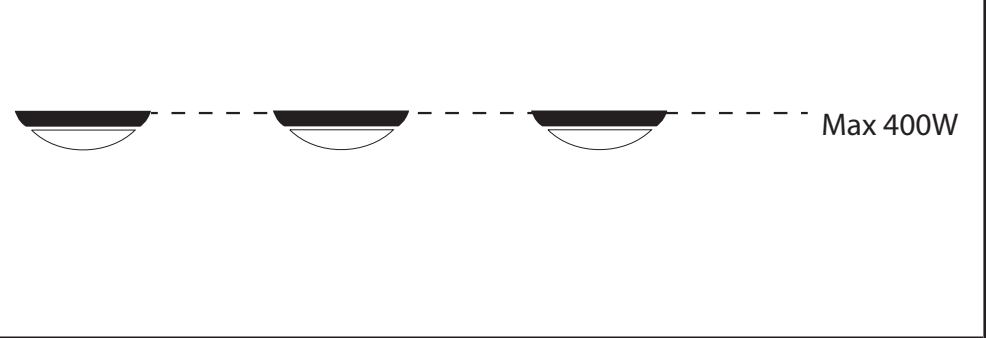

NORWAY
SG Armaturen AS
Skytterheia 25
N-4790 Lillesand

SWEDEN
SG Armaturen AB
Tel: +46 31 81 71 10
info@sg-ab.se
www.sg-ab.se

DENMARK
SG Armaturen A/S
Tel: +45 70 70 72 13
info@sg-as.dk
www.sg-as.dk

FRANCE
SG Lighting SA/NV
Tel: +33(0) 4 94 93 00 00
info.france@sglighting.fr
www.sglighting.net

GERMANY
SG Leuchten GmbH
Tel: +49 40 23 99 44 59
info@sg-leuchten.de
www.sg-leuchten.de

Tel: +47 37 50 03 00
firmapost@sg-as.no
www.sg-as.no

FINLAND
SG Armaturen Oy
Tel: +358 02 07 30 39 60
info@sg-oy.fi
www.sg-oy.fi

UNITED KINGDOM
SG Lighting LTD
Tel: +47 37 50 03 00
info@sglighting.co.uk
www.sglighting.co.uk

BENELUX
SG Lighting SA/NV
Tel: +32(0) 15 20 72 71
info.benelux@sglighting.net
www.sglighting.net

INTERNATIONAL
SG Lighting Co Ltd.
Tel: +86 769 88 49 20 88
cindy@sgdgc.com
www.sg-as.com