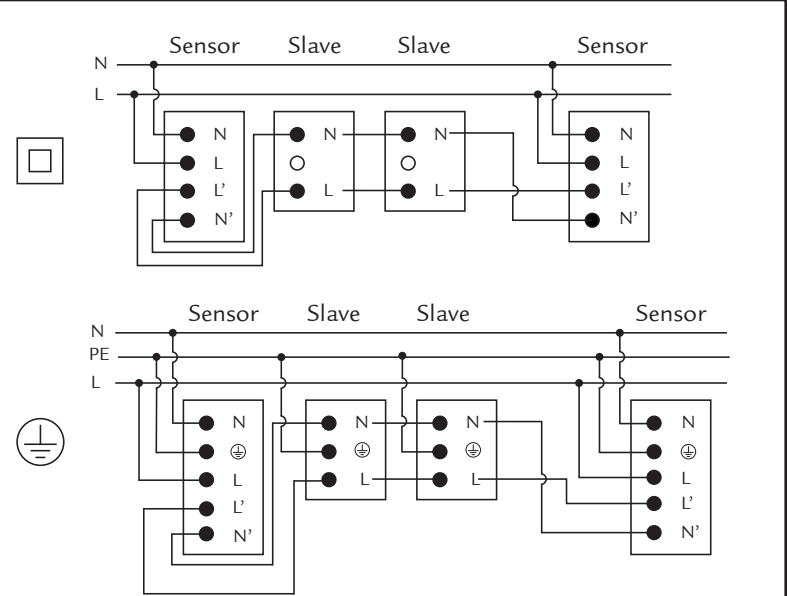

# HC009S sensor

230V, 50Hz

Standby power		< 0.5W
Microwave frequency		5.8GHz+/-75MHz
Microwave power		< 0.2mW

	1	2	3	
I	●	●	●	100%
II	○	●	●	75%
III	●	○	●	50%
IV	●	●	○	25%
V	○	○	○	10%

	1	2	3	4	
I	●	●	●	●	5s
II	○	●	●	●	30s
III	●	○	●	●	1min
IV	●	●	○	●	5min
V	●	●	●	○	15min
VI	○	○	○	○	30min