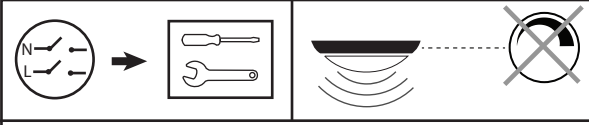

# HC009S sensor

230V, 50Hz

Standby power		< 0.5W
Microwave frequency		5.8GHz+/-75MHz
Microwave power		< 0.2mW

	1	2	3	
I	●	●	●	100%
II	○	●	●	75%
III	●	○	●	50%
IV	●	●	○	25%
V	○	○	○	10%

	1	2	3	4	
I	●	●	●	●	5s
II	○	●	●	●	30s
III	●	○	●	●	1min
IV	●	●	○	●	5min
V	●	●	●	○	15min
VI	○	○	○	○	30min