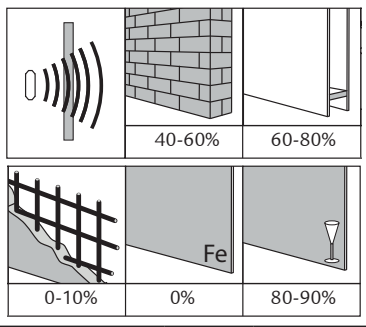

# HC009S sensor

230V, 50Hz

Standby power		< 0.5W
Microwave frequency		5.8GHz+/-75MHz
Microwave power		< 0.2mW

	1	2	3	
I	●	●	●	100%
II	○	●	●	75%
III	●	○	●	50%
IV	●	●	○	25%
V	○	○	○	10%

	1	2	3	4	
I	●	●	●	●	5s
II	○	●	●	●	30s
III	●	○	●	●	1min
IV	●	●	○	●	5min
V	●	●	●	○	15min
VI	○	○	○	○	30min