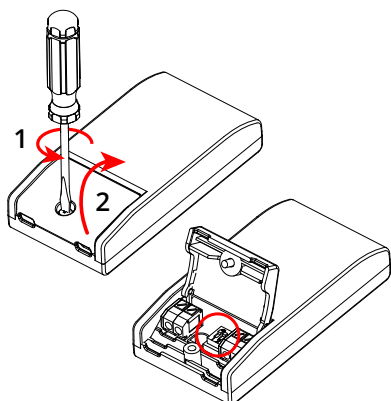

Piano, Canto, Tardo

CE UK CA IP65

220-240V, 50/60Hz

0,5 - 1,0 mm² 8 mm

1,5 - 2,5 mm² 12 mm

Dipswitch

	Standard					
	ON	ON	ON	ON	ON	ON
	1 2 3	1 2 3	1 2 3	1 2 3	1 2 3	1 2 3

mA	200	250	300	350	400	450
lm	63%	75%	86%	100%	114%	128%