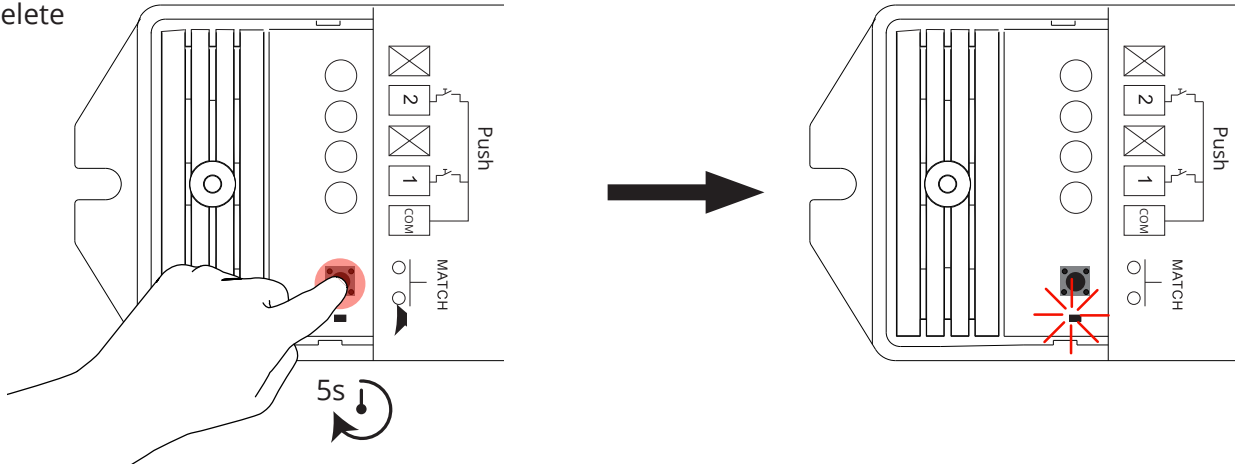

Delete

Push function (optional)