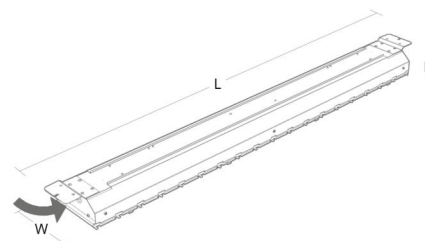

Arena Sport tillbehör 1200 156mm Vit Avrullningsbeslag för bollar

Enummer: 7214610
 EAN: 5703821177511
 SG nummer: 8249044861

Material och finish

Färg: Vit (RAL 9010, glans 25)

Montering/anslutning

Montering: Interiör
 Modul: 1200 156mm

Mått

Längd (mm) L: 1205
 Bredd (mm) W: 60
 Höjd (mm) H: 19
 Vikt (kg) brutto/netto: 0.8 / 0.6

Förpackning

Förpackning mått (mm): 1205 x 60 x 19

VDE Testing and Certification Institute		VDE
VDE Test Report		
Report No.	253251-TL1-1	
VDE File No.	1052400-2115-0805/253251	
Date of issue	2018-09-03	
Laboratory	VDE Testing and Certification Institute	
Address	Merianstrasse 28 63069 Offenbach/Main, Germany	
Testing location/ address	Merianstrasse 28 63069 Offenbach/Main, Germany	
Applicant's name	SG Production A/S	
Applicant's address	Egestubben 15-26, 5270 ODENSE, DENMARK	
Applied standard(s)	DIN VDE 0710 Teil 13:1981-05	
Test item description	Technical luminaire, fixed	
Trade Mark	SG	
Type reference(s)	Arena Sport 1200 D 89W, Arena Sport 1200 D 176W	
Ratings	220 – 240 V a.c.; 50 / 60 Hz; 89W, 176W, IP23, class I	
Test sample condition	<input checked="" type="checkbox"/> Non-damaged sample	
Remark:		
Sample entry date	2018-08-13	
Date (s) of performance of tests	2018-08-29	
Tested by:		
Name, Signature	Peter Kaufmann (Authorization of test report)	
Function	Testing engineer	
Verified by:		
Name, Signature	Thomas Lieser	
Function	Reviewer	
Report No.:	253251-TL1-1	Page 1 of 13
Disclaimer:		
<small>This test report contains the result of a singular investigation carried out on the product submitted. A sample of this product was tested to found the accordance with the theoretical stated conditions or claims of the applicant. The test report does not entitle for the use of a VDE Certification Mark and considers solely the requirements of the specifications mentioned below. Whenever reference is made to this test report towards third party, this test report shall be made available on the very spot in full length.</small>		